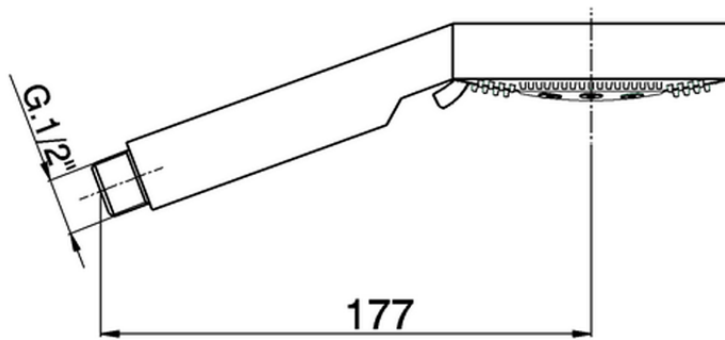

Duchita Linear ABS SHOWER_SS014190

SS014190

<https://es.huberitalia.com/duchita-linear-abs-shower-ss014190>

2025-03-15