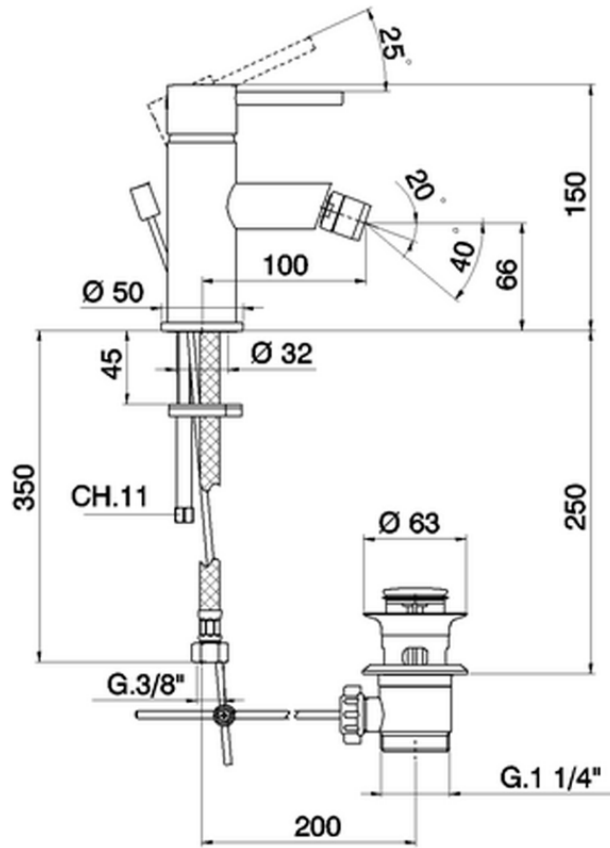

Bidé monomando TRATTO EVO_TV000550

TV000550

<https://es.huberitalia.com/bide-monomando-tratto-evo-tv000550>

2025-01-21