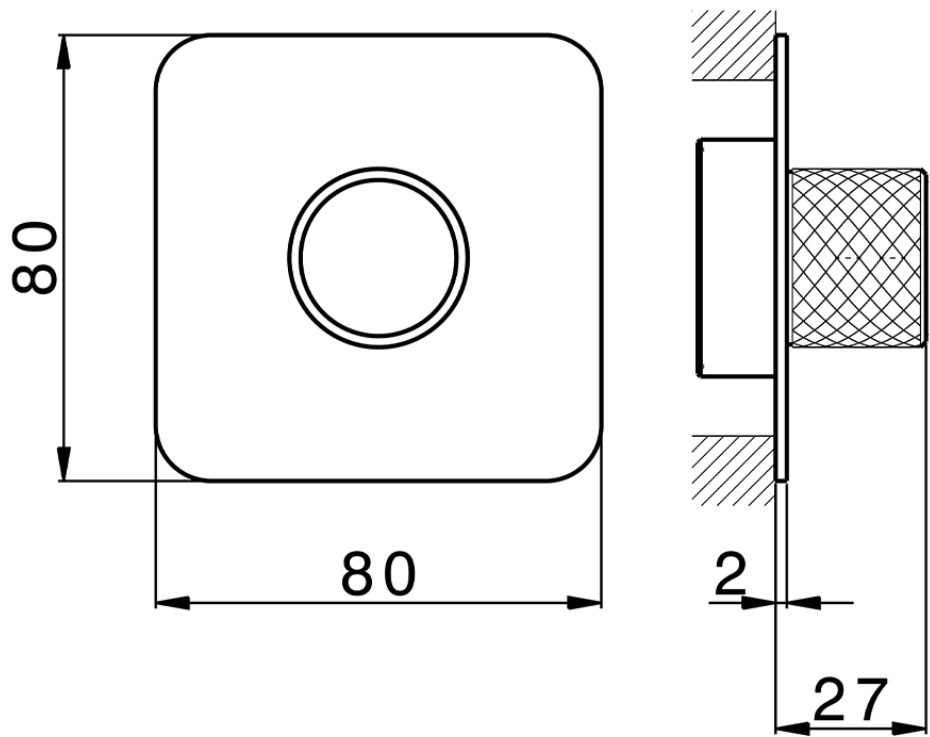

Parte externa para Push&Shower individual PUSH&SHOWER_PS0G6210

PS0G6210

<https://es.huberitalia.com/parte-externa-para-pushshower-individual-pushshower-ps0g6210>

2026-04-29