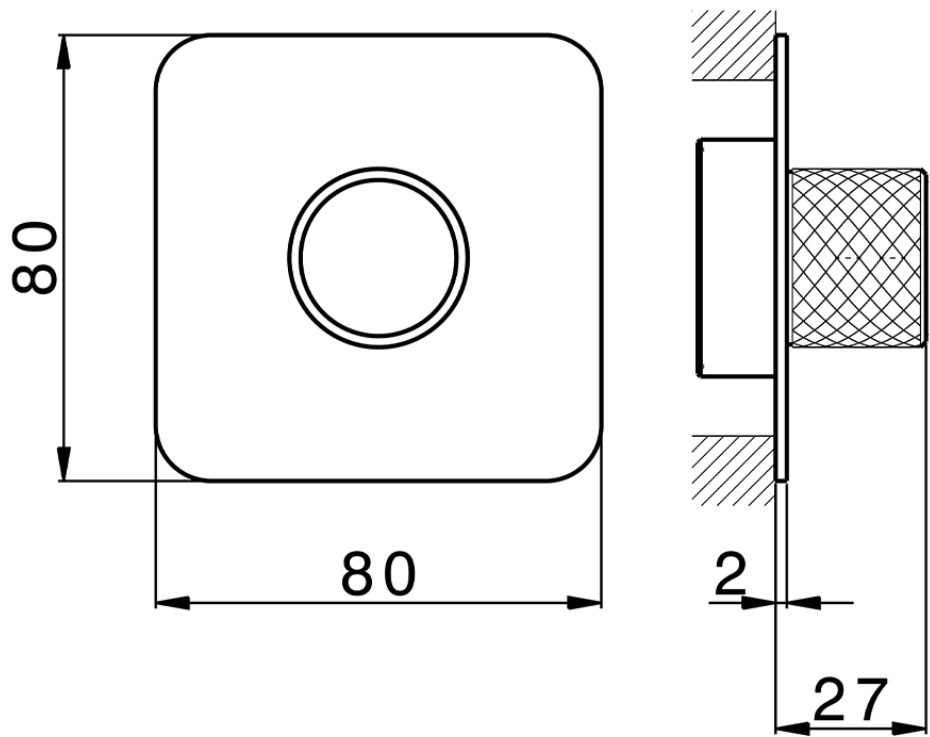

Parte externa para Push&Shower individual PUSH&SHOWER_PS0G6210

PS0G6210

<https://es.huberitalia.com/parte-externa-para-pushshower-individual-pushshower-ps0g6210>

2026-06-30