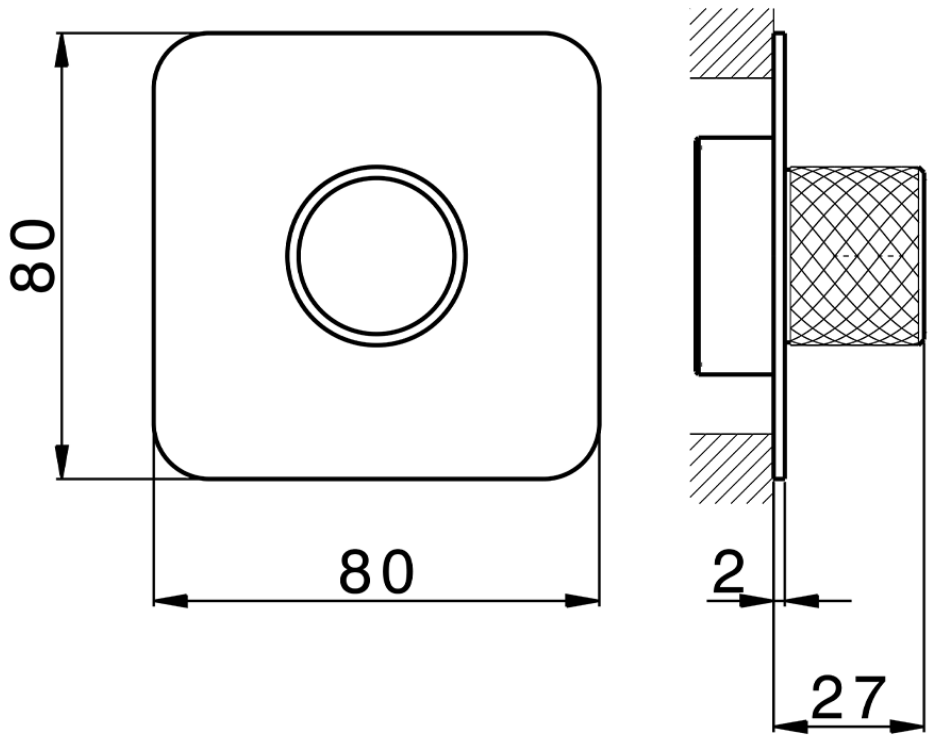

Parte externa para Push&Shower individual PUSH&SHOWER_PS0G6210

PS0G6210

<https://es.huberitalia.com/parte-externa-para-pushshower-individual-pushshower-ps0g6210>

2026-06-15