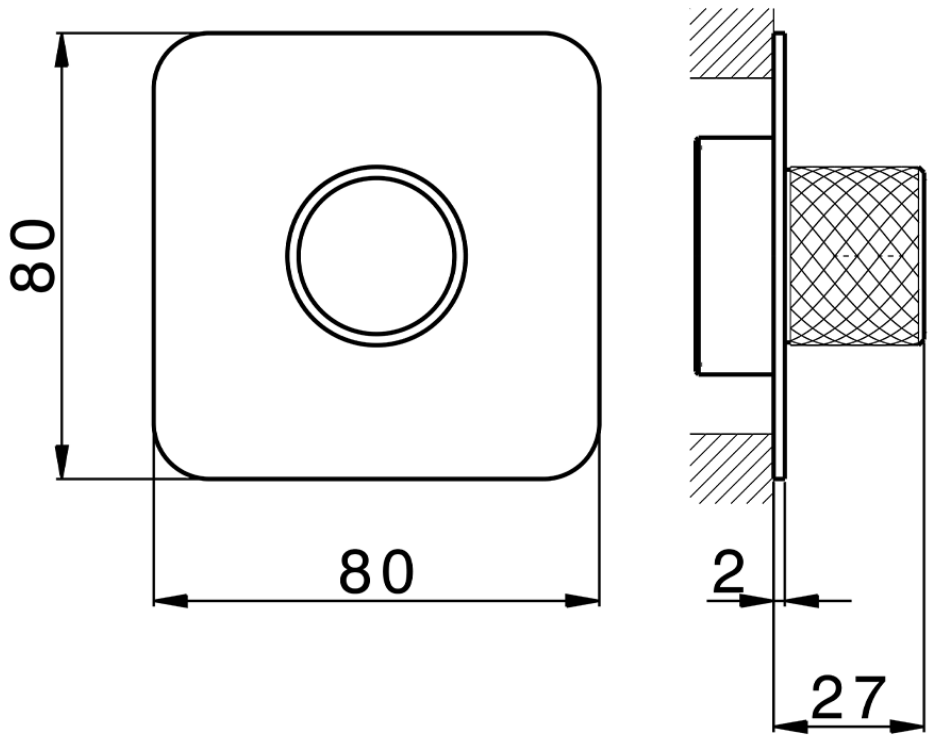

Parte externa para Push&Shower individual PUSH&SHOWER_PS0G6210

PS0G6210

<https://es.huberitalia.com/parte-externa-para-pushshower-individual-pushshower-ps0g6210>

2026-06-10