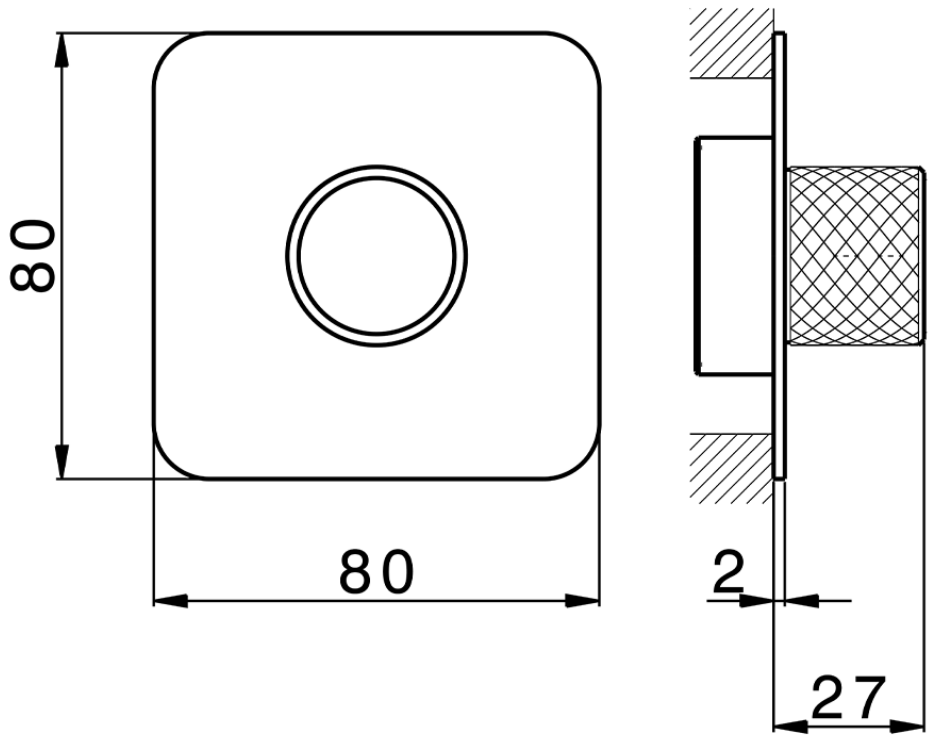

Parte externa para Push&Shower individual PUSH&SHOWER_PS0G6210

PS0G6210

<https://es.huberitalia.com/parte-externa-para-pushshower-individual-pushshower-ps0g6210>

2026-06-15