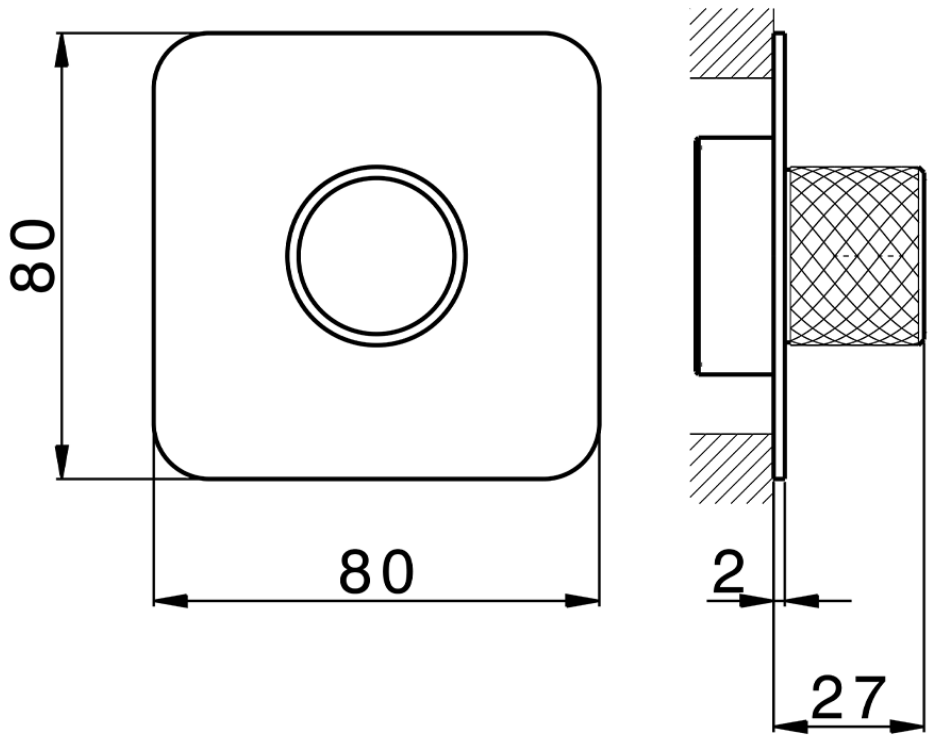

Parte externa para Push&Shower individual PUSH&SHOWER_PS0G6210

PS0G6210

<https://es.huberitalia.com/parte-externa-para-pushshower-individual-pushshower-ps0g6210>

2026-04-30