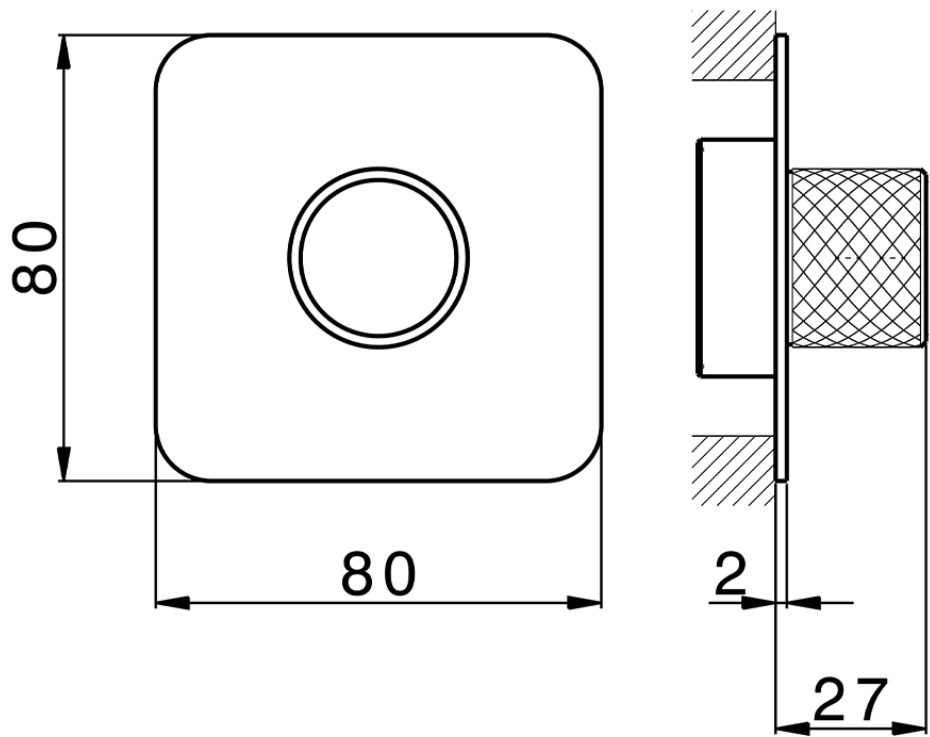

## Parte externa para Push&Shower individual PUSH&SHOWER\_PS0G6210

PS0G6210

<https://es.huberitalia.com/parte-externa-para-pushshower-individual-pushshower-ps0g6210>

2026-05-20