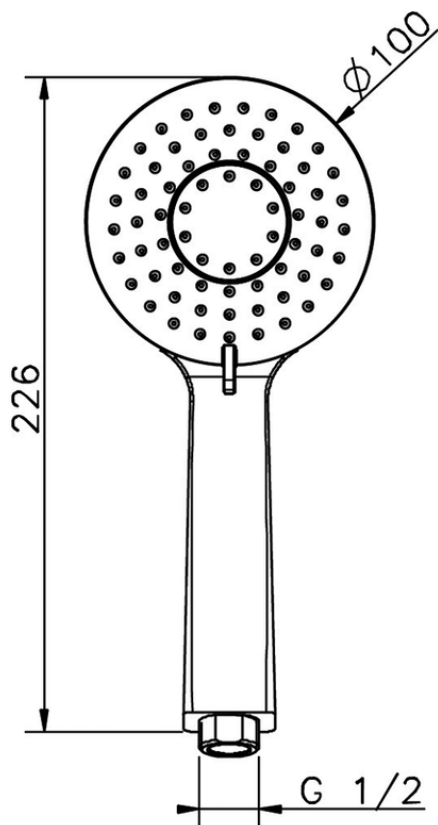

Duchita Lodge SHOWER_SS014380

SS014380

<https://es.huberitalia.com/duchita-lodge-shower-ss014380>

2026-06-13