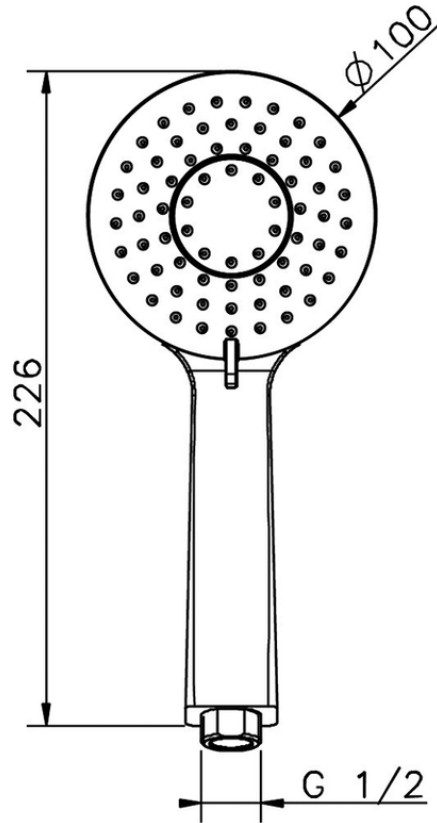

Duchita Lodge SHOWER_SS014380

SS014380

<https://es.huberitalia.com/duchita-lodge-shower-ss014380>

2026-04-16