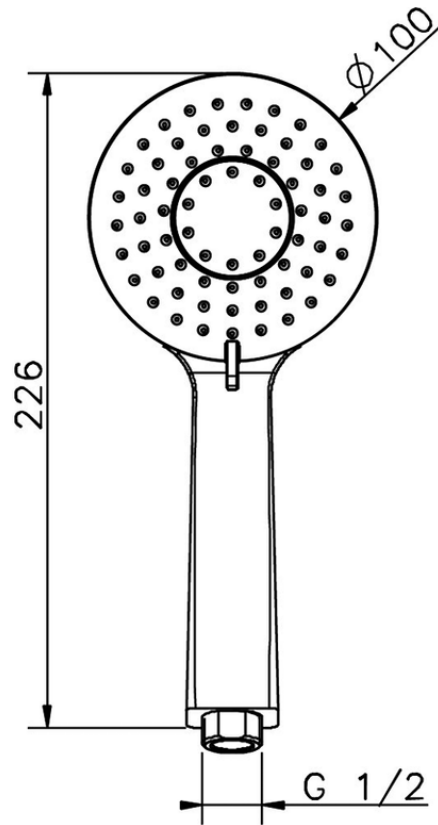

Duchita Lodge SHOWER_SS014380

SS014380

<https://es.huberitalia.com/duchita-lodge-shower-ss014380>

2026-06-10