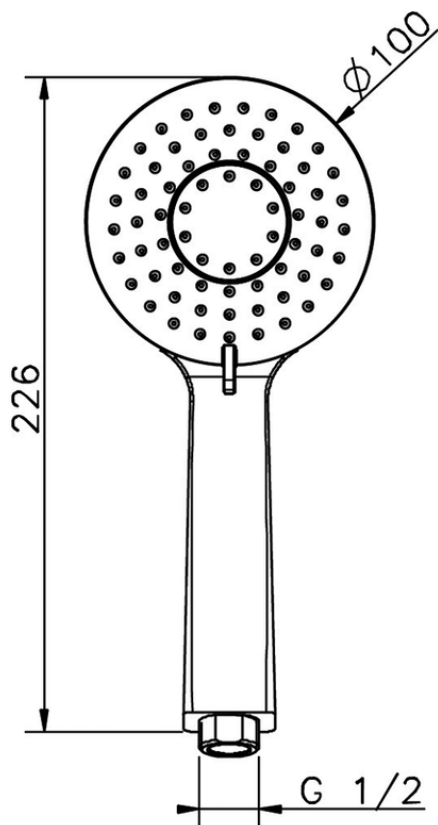

Duchita Lodge SHOWER_SS014380

SS014380

<https://es.huberitalia.com/duchita-lodge-shower-ss014380>

2026-05-20