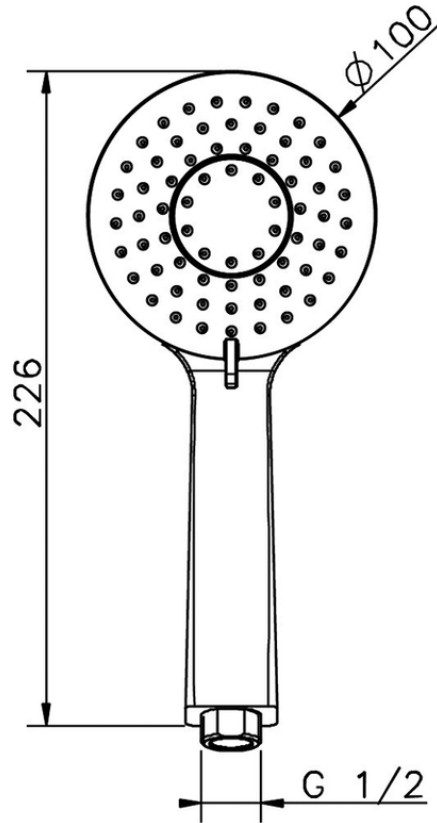

Duchita Lodge SHOWER_SS014380

SS014380

<https://es.huberitalia.com/duchita-lodge-shower-ss014380>

2026-06-13