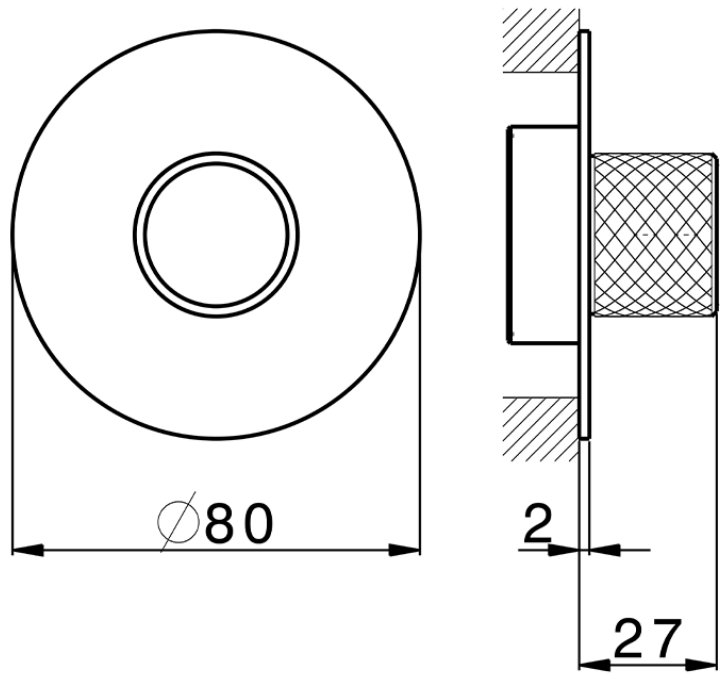

Parte externa para Push&Shower individual PUSH&SHOWER_PS0G6110

PS0G6110

<https://es.huberitalia.com/parte-externa-para-pushshower-individual-pushshower-ps0g6110>

2026-06-15