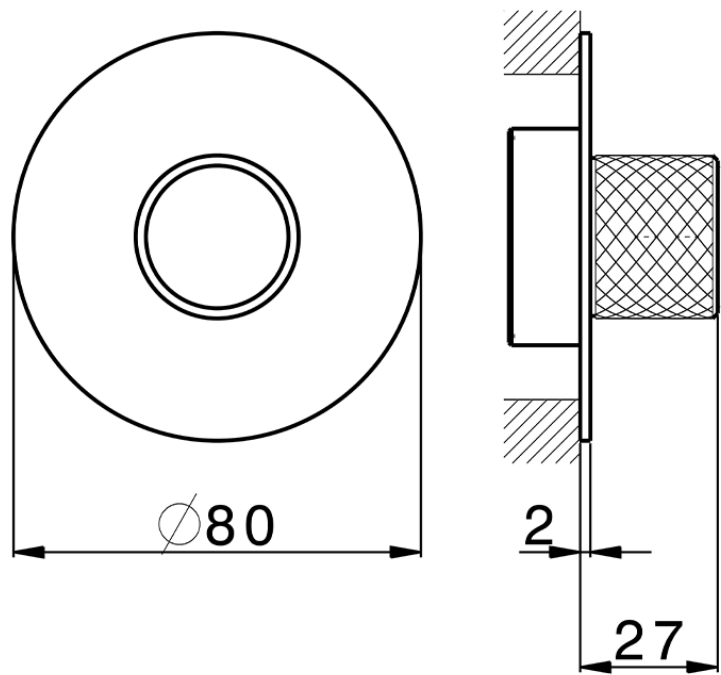

Parte externa para Push&Shower individual PUSH&SHOWER_PS0G6110

PS0G6110

<https://es.huberitalia.com/parte-externa-para-pushshower-individual-pushshower-ps0g6110>

2026-06-10