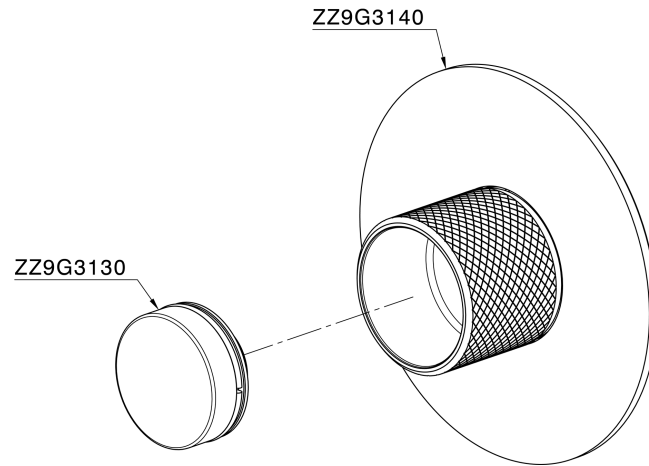

Parte externa para Push&Shower individual PUSH&SHOWER_PS0G6110

PS0G6110

<https://es.huberitalia.com/parte-externa-para-pushshower-individual-pushshower-ps0g6110>

2026-06-30