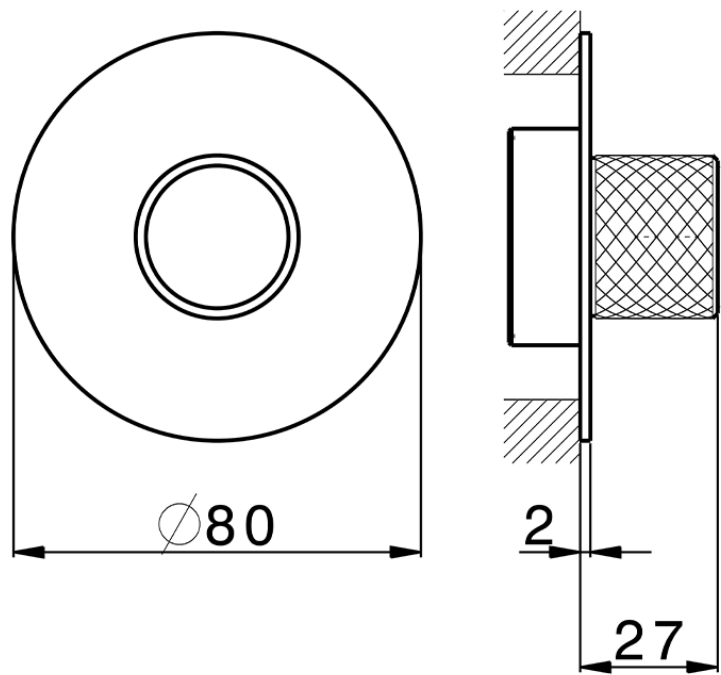

Parte externa para Push&Shower individual PUSH&SHOWER_PS0G6110

PS0G6110

<https://es.huberitalia.com/parte-externa-para-pushshower-individual-pushshower-ps0g6110>

2026-06-13