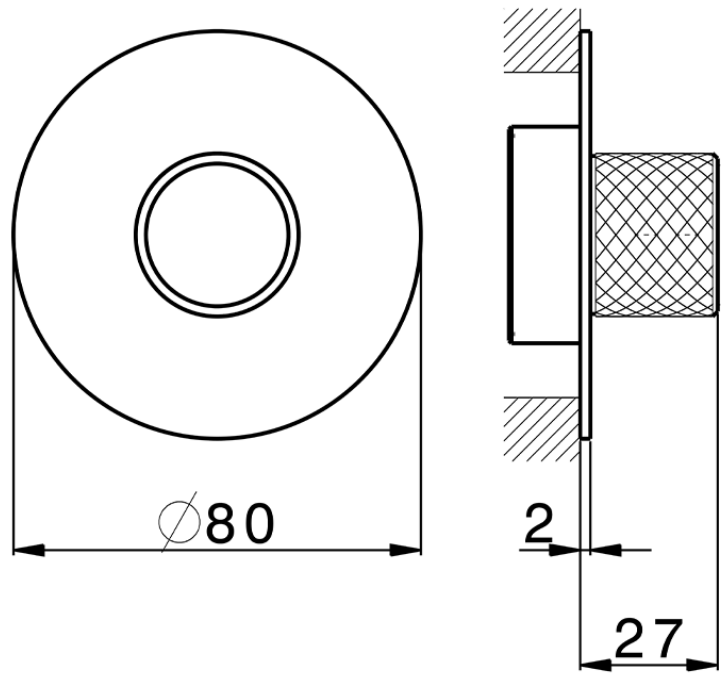

## Parte externa para Push&Shower individual PUSH&SHOWER\_PS0G6110

PS0G6110

<https://es.huberitalia.com/parte-externa-para-pushshower-individual-pushshower-ps0g6110>

2026-04-30