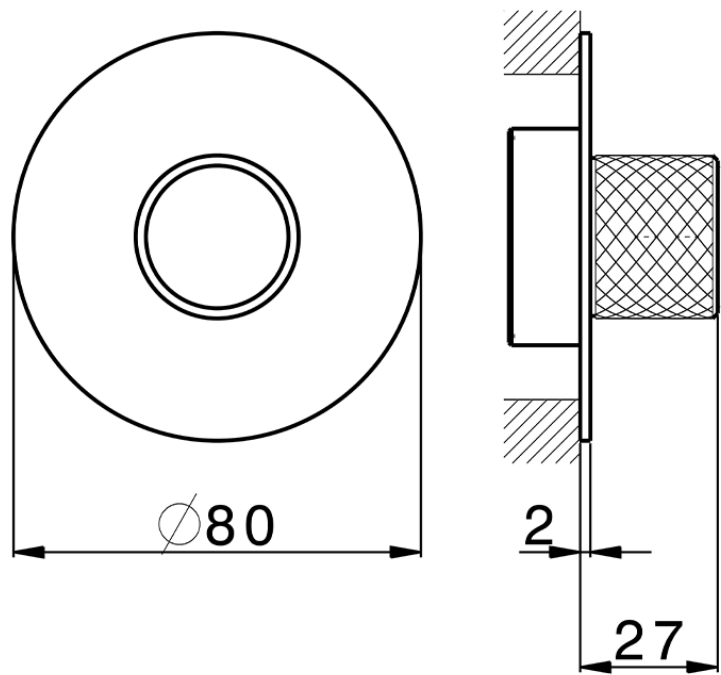

Parte externa para Push&Shower individual PUSH&SHOWER_PS0G6110

PS0G6110

<https://es.huberitalia.com/parte-externa-para-pushshower-individual-pushshower-ps0g6110>

2026-06-30