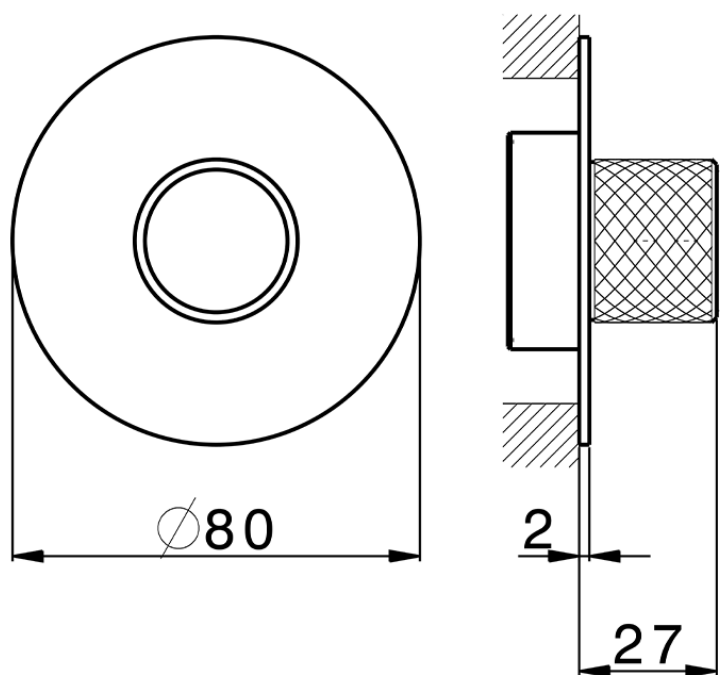

## Parte externa para Push&Shower individual PUSH&SHOWER\_PS0G6110

PS0G6110

<https://es.huberitalia.com/parte-externa-para-pushshower-individual-pushshower-ps0g6110>

2026-06-10