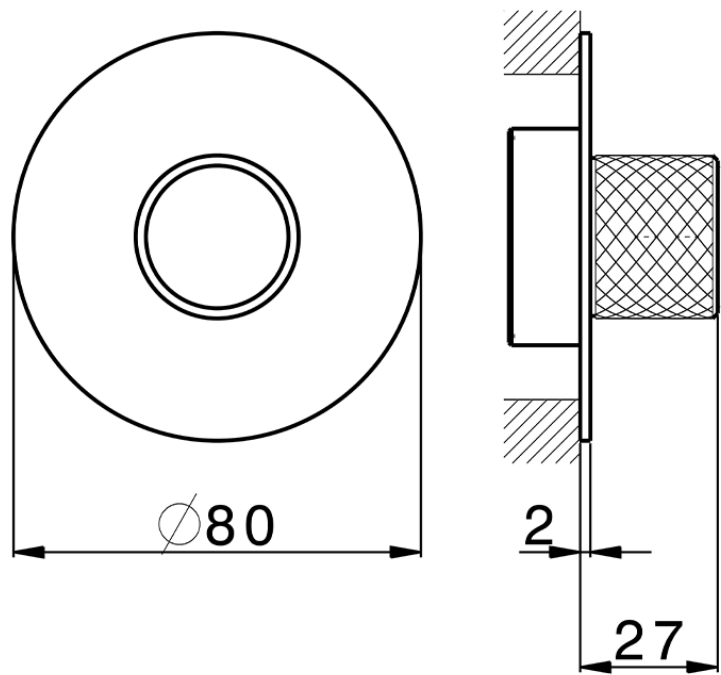

Parte externa para Push&Shower individual PUSH&SHOWER_PS0G6110

PS0G6110

<https://es.huberitalia.com/parte-externa-para-pushshower-individual-pushshower-ps0g6110>

2026-06-19