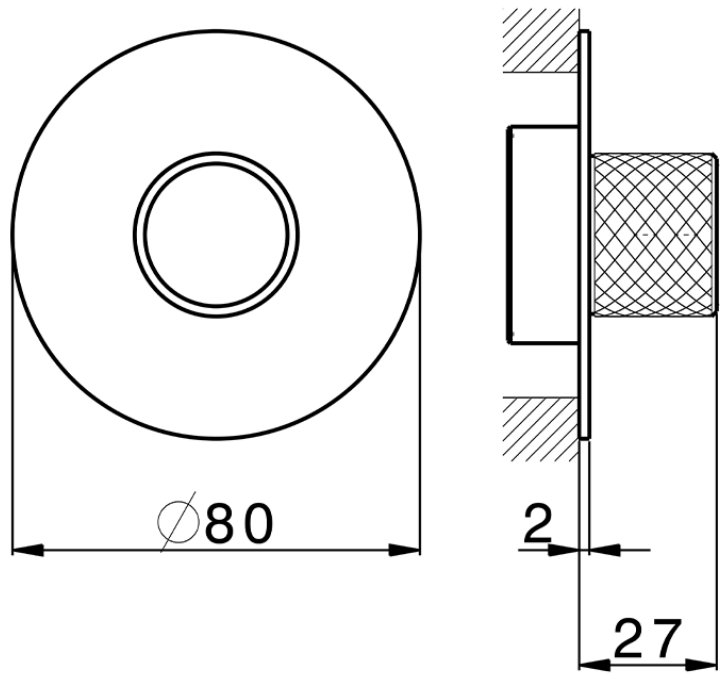

Parte externa para Push&Shower individual PUSH&SHOWER_PS0G6110

PS0G6110

<https://es.huberitalia.com/parte-externa-para-pushshower-individual-pushshower-ps0g6110>

2026-06-13