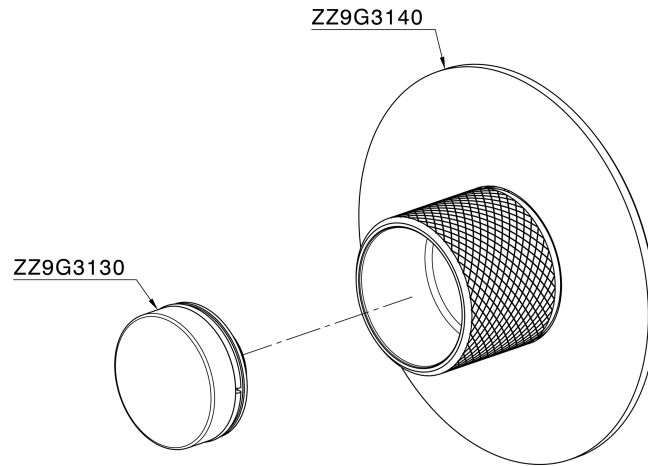

## Parte externa para Push&Shower individual PUSH&SHOWER\_PS0G6110

PS0G6110

<https://es.huberitalia.com/parte-externa-para-pushshower-individual-pushshower-ps0g6110>

2026-06-30