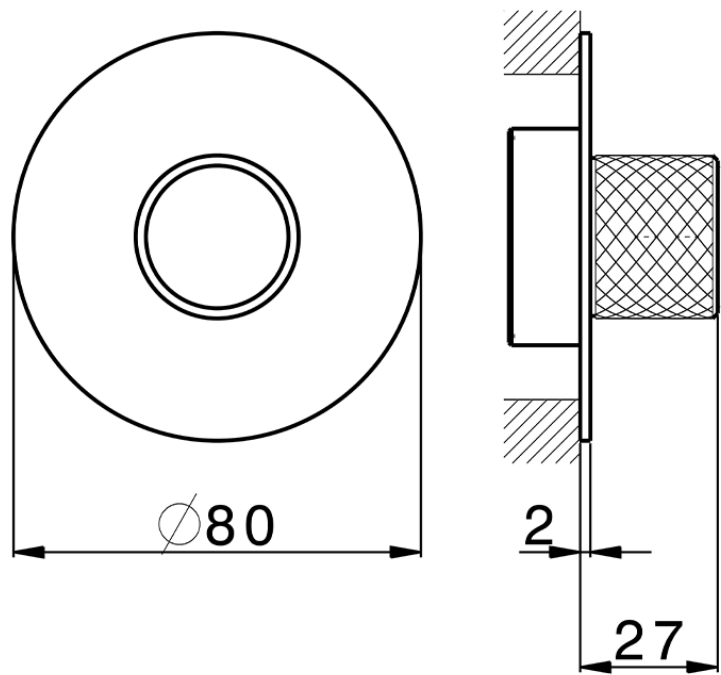

## Parte externa para Push&Shower individual PUSH&SHOWER\_PS0G6110

PS0G6110

<https://es.huberitalia.com/parte-externa-para-pushshower-individual-pushshower-ps0g6110>

2026-05-20