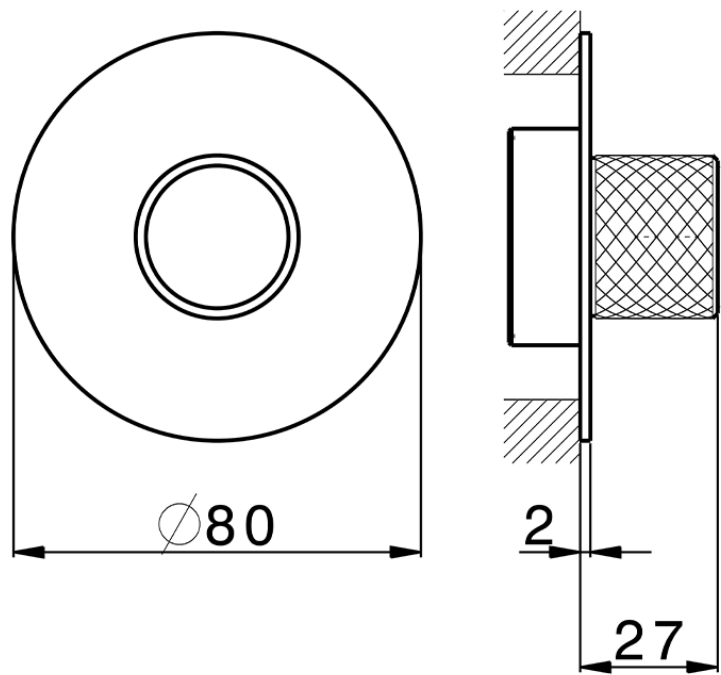

Parte externa para Push&Shower individual PUSH&SHOWER_PS0G6110

PS0G6110

<https://es.huberitalia.com/parte-externa-para-pushshower-individual-pushshower-ps0g6110>

2026-04-29