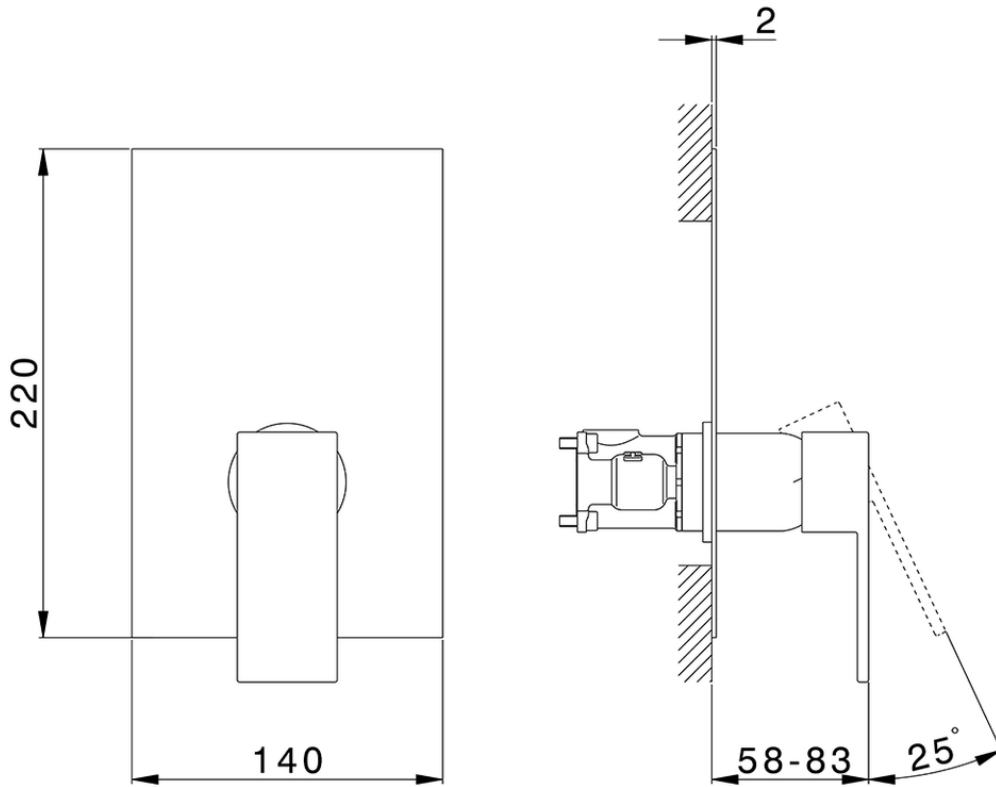

Conjunto Monomando para One-Box NUOVA EGO_NE0BM010

NE0BM010

<https://es.huberitalia.com/conjunto-monomando-para-one-box-nuova-ego-ne0bm010>

ZB00B031

<https://es.huberitalia.com/one-box-universal-para-empotrado-one-box-zb00b031>

ZB00B030

<https://es.huberitalia.com/one-box-universal-para-empotrado-one-box-zb00b030>

2024-12-22