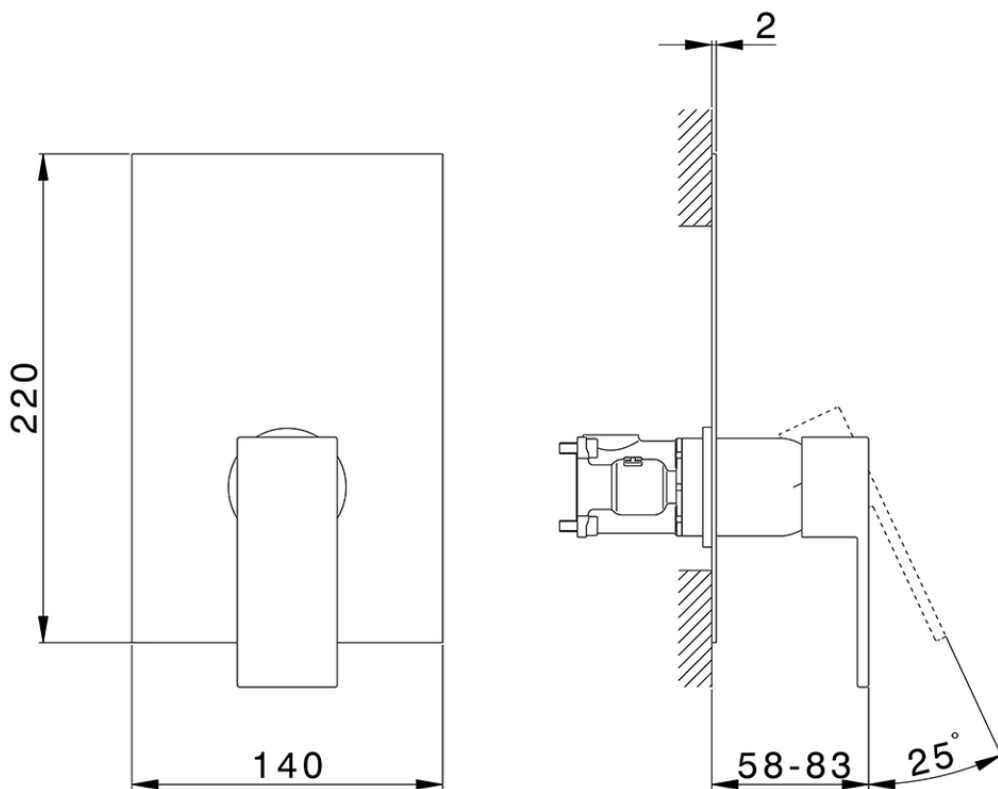

Conjunto Monomando para One-Box NUOVA EGO_NE0BM010

NE0BM010

<https://es.huberitalia.com/conjunto-monomando-para-one-box-nuova-ego-ne0bm010>

ZB00B031

<https://es.huberitalia.com/one-box-universal-para-empotrado-one-box-zb00b031>

ZB00B030

<https://es.huberitalia.com/one-box-universal-para-empotrado-one-box-zb00b030>

2024-12-22