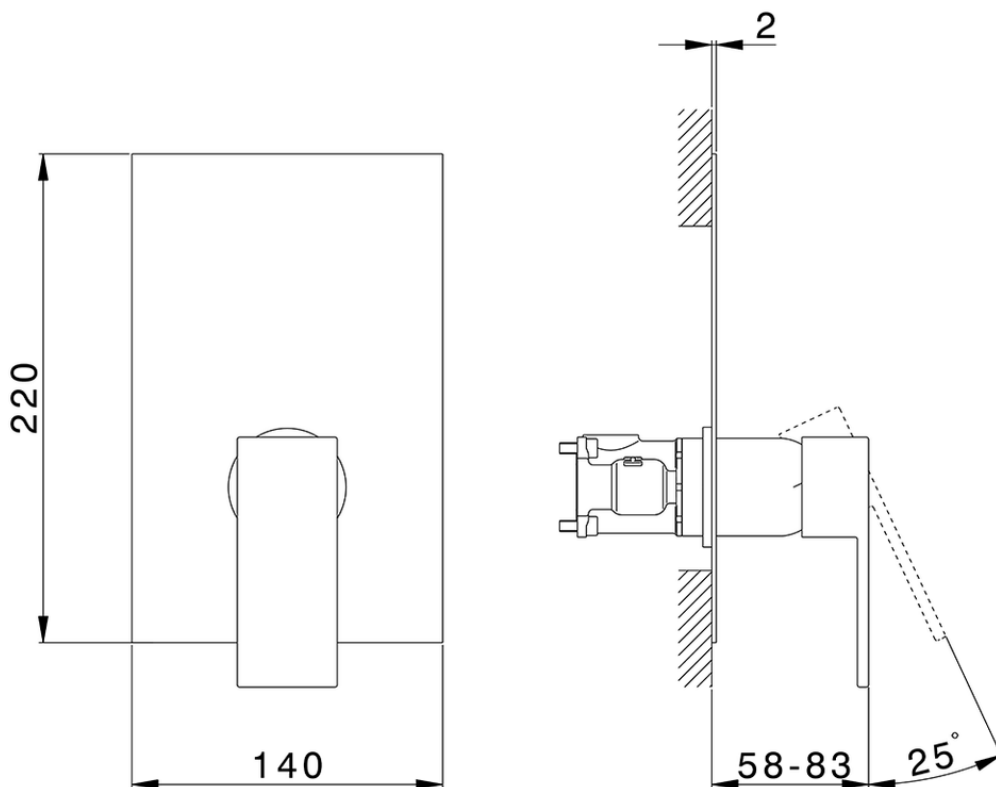

Conjunto Monomando para One-Box NUOVA EGO\_NE0BM010

NE0BM010

<https://es.huberitalia.com/conjunto-monomando-para-one-box-nuova-ego-ne0bm010>

ZB00B031

<https://es.huberitalia.com/one-box-universal-para-empotrado-one-box-zb00b031>

ZB00B030

<https://es.huberitalia.com/one-box-universal-para-empotrado-one-box-zb00b030>

2024-12-22