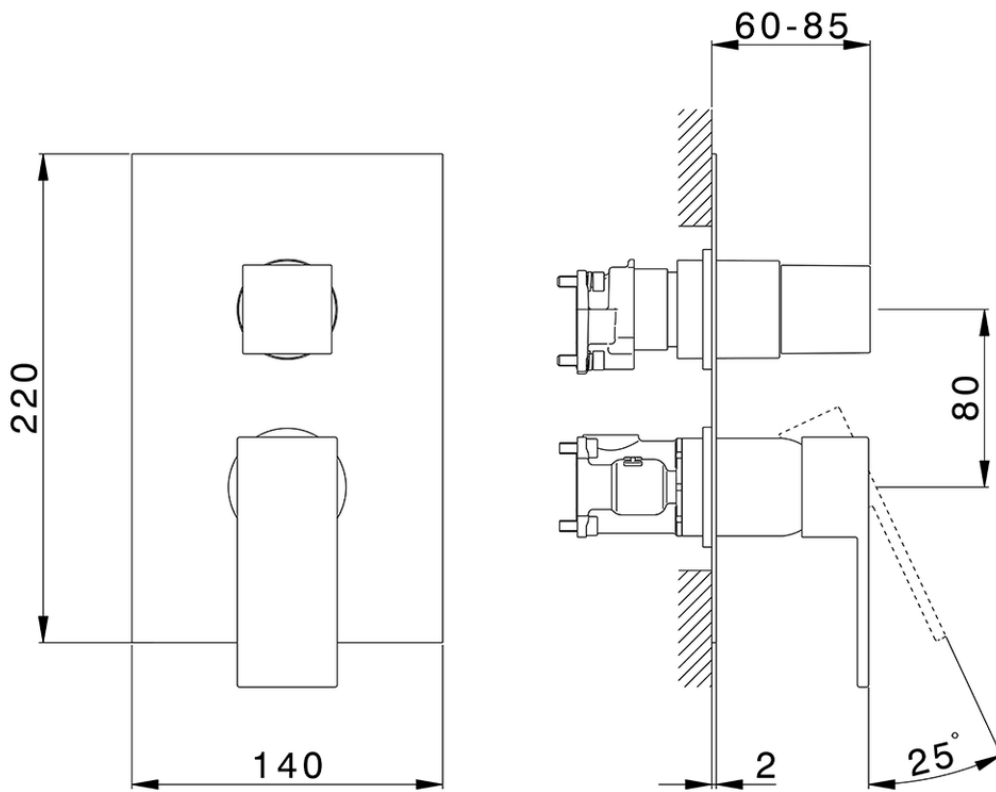

## Conjunto Monomando para One-Box NUOVA EGO\_NE0BM030

NE0BM030

<https://es.huberitalia.com/conjunto-monomando-para-one-box-nuova-ego-ne0bm030>

ZB00B031

<https://es.huberitalia.com/one-box-universal-para-empotrado-one-box-zb00b031>

ZB00B030

<https://es.huberitalia.com/one-box-universal-para-empotrado-one-box-zb00b030>

2024-11-21