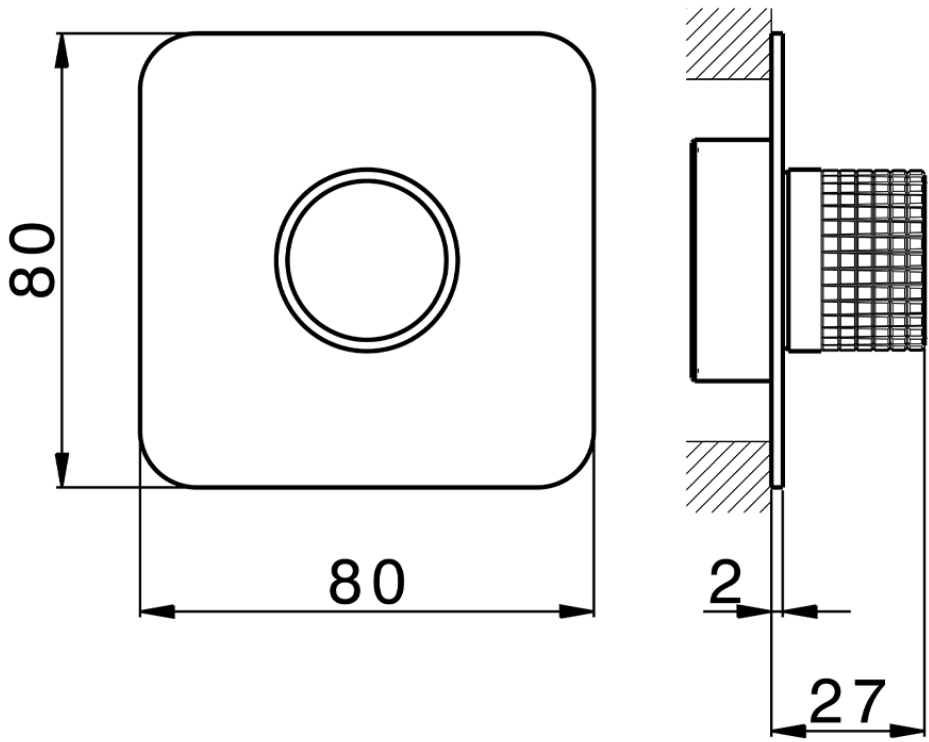

Parte externa para Push&Shower individual PUSH&SHOWER_PS0G6220

PS0G6220

<https://es.huberitalia.com/parte-externa-para-pushshower-individual-pushshower-ps0g6220>

ZB0G6000

<https://es.huberitalia.com/parte-empotrada-pushshower-empotrado-zb0g6000>