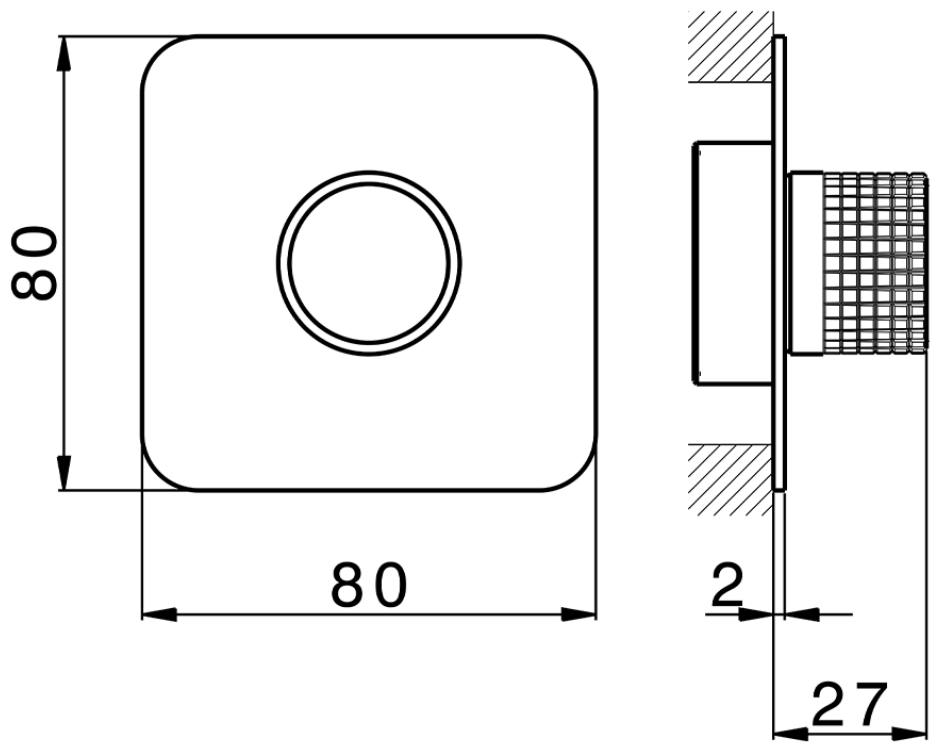

Parte externa para Push&Shower individual PUSH&SHOWER_PS0G6220

PS0G6220

<https://es.huberitalia.com/parte-externa-para-pushshower-individual-pushshower-ps0g6220>

ZB0G6000

<https://es.huberitalia.com/parte-empotrada-pushshower-empotrado-zb0g6000>