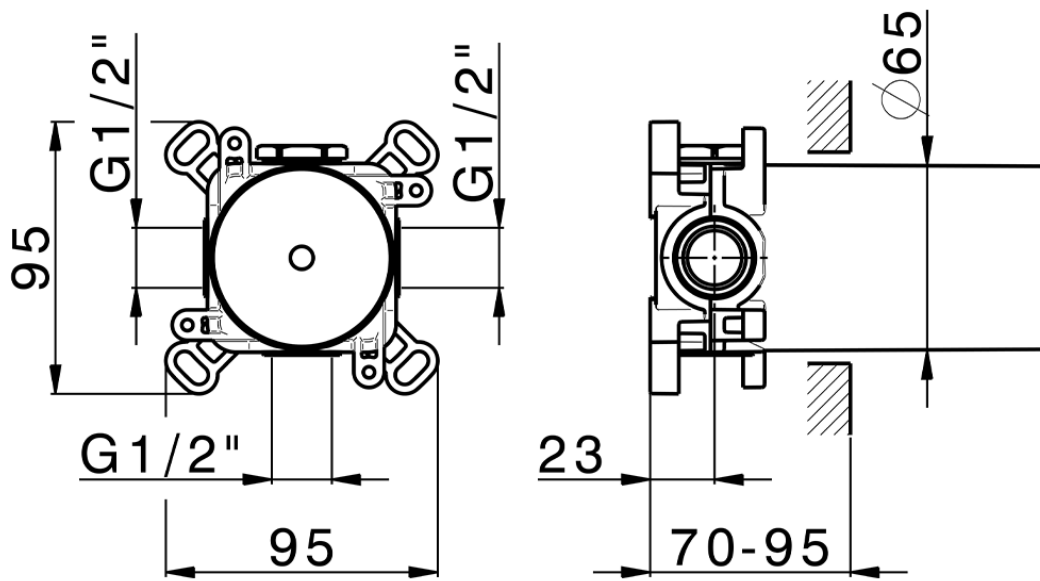

Parte externa para Push&Shower individual PUSH&SHOWER_PS0G6220

PS0G6220

<https://es.huberitalia.com/parte-externa-para-pushshower-individual-pushshower-ps0g6220>

ZB0G6000

<https://es.huberitalia.com/parte-empotrada-pushshower-empotrado-zb0g6000>