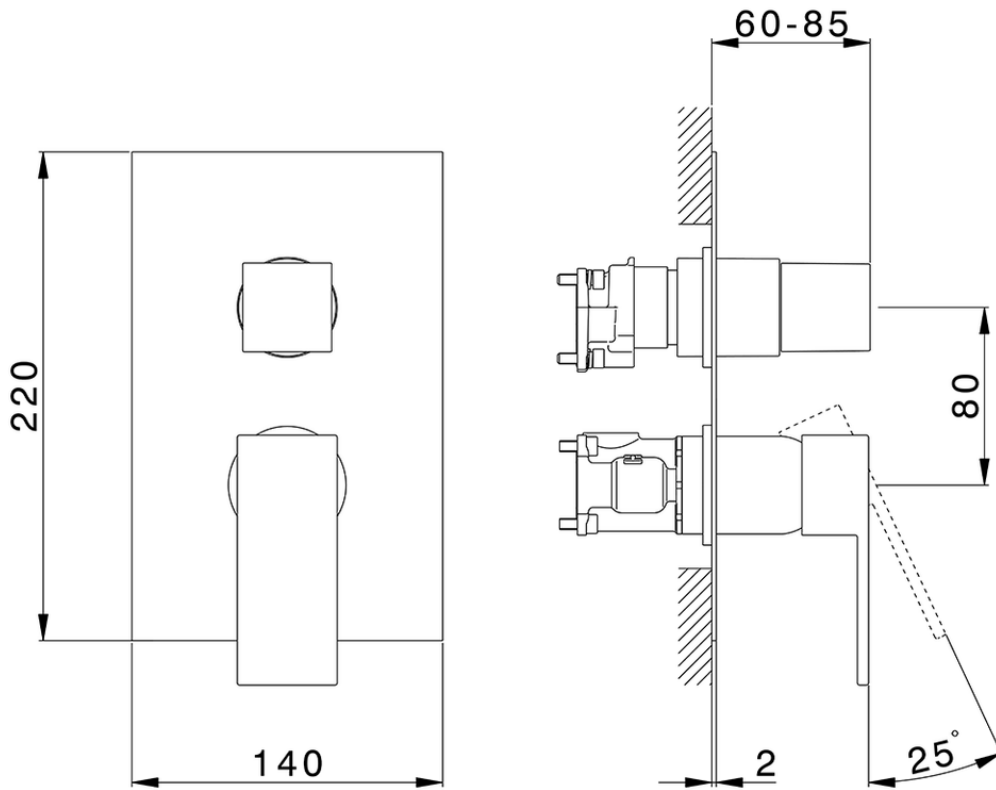

Conjunto Monomando para One-Box ONE BOX_NE0BM030

NE0BM030

<https://es.huberitalia.com/conjunto-monomando-para-one-box-one-box-ne0bm030>

ZB00B031

<https://es.huberitalia.com/one-box-universal-para-empotrado-one-box-zb00b031>

ZB00B030

<https://es.huberitalia.com/one-box-universal-para-empotrado-one-box-zb00b030>

2026-06-30