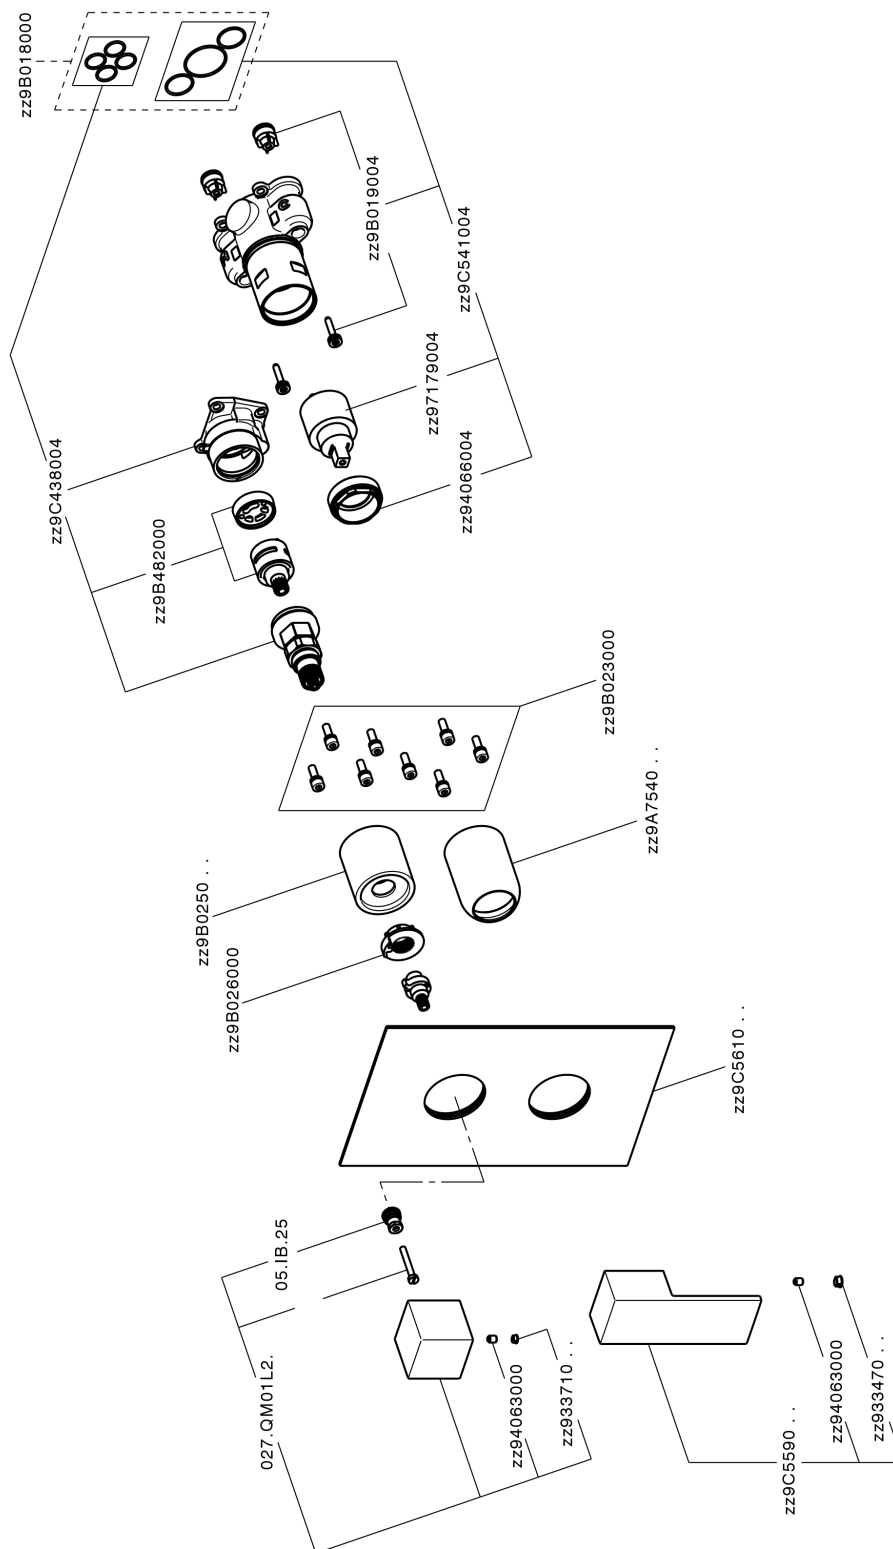

Conjunto Monomando para One-Box NUOVA EGO_NE0BM030

NE0BM030

<https://es.huberitalia.com/conjunto-monomando-para-one-box-nuova-ego-ne0bm030>

One-Box Universal para empotrado ONE BOX_ZB00B031

ZB00B031

<https://es.huberitalia.com/one-box-universal-para-empotrado-one-box-zb00b031>

One-Box Universal para empotrado ONE BOX_ZB00B030

ZB00B030

<https://es.huberitalia.com/one-box-universal-para-empotrado-one-box-zb00b030>

2024-12-22