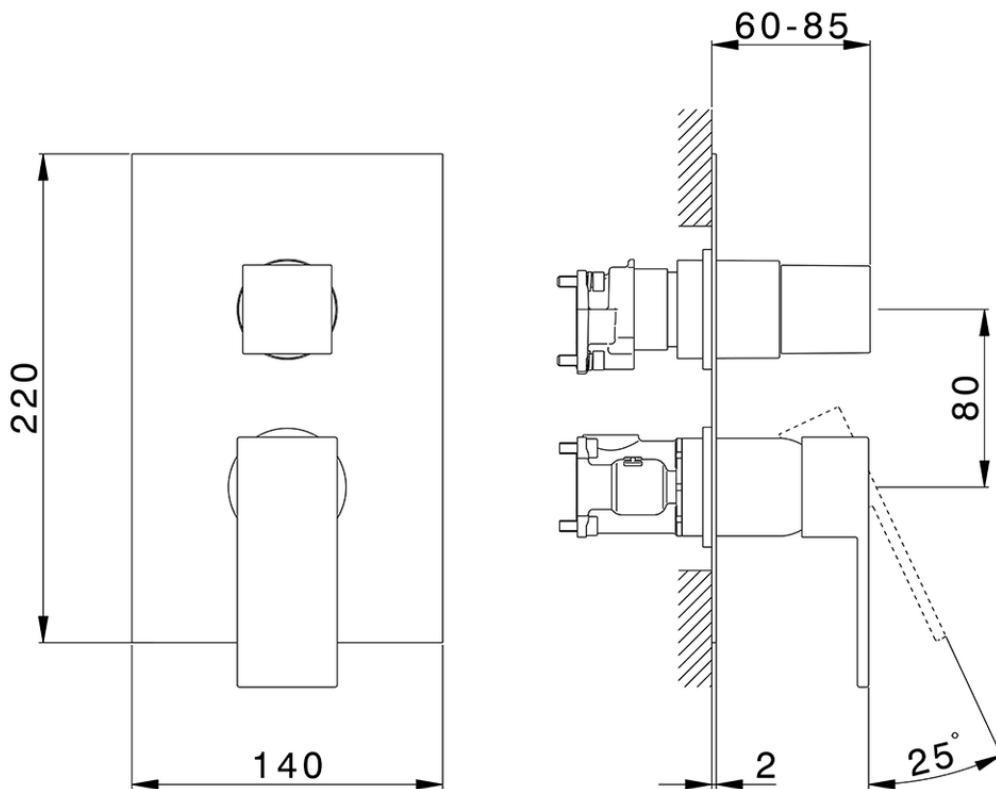

Conjunto Monomando para One-Box NUOVA EGO_NE0BM030

NE0BM030

<https://es.huberitalia.com/conjunto-monomando-para-one-box-nuova-ego-ne0bm030>

ZB00B031

<https://es.huberitalia.com/one-box-universal-para-empotrado-one-box-zb00b031>

ZB00B030

<https://es.huberitalia.com/one-box-universal-para-empotrado-one-box-zb00b030>

2024-12-22