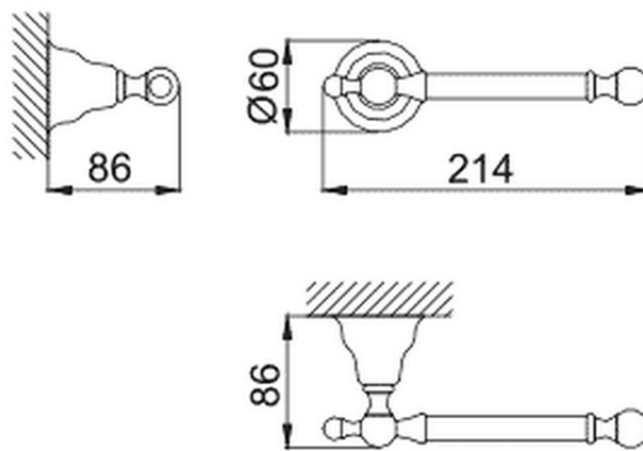

Porta rollo CROISETTE_4034.01H.

4034.01H.

<https://es.huberitalia.com/porta-rollo-croisette-4034-01h>

2026-03-22