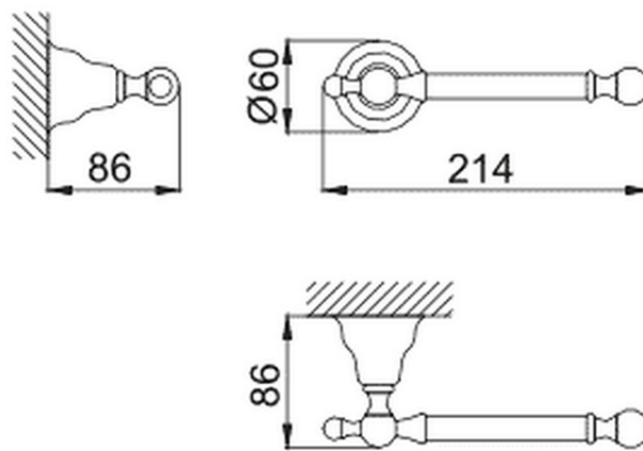

Porta rollo CROISETTE_4034.01H.

4034.01H.

<https://es.huberitalia.com/porta-rollo-croisette-4034-01h>

2026-04-10