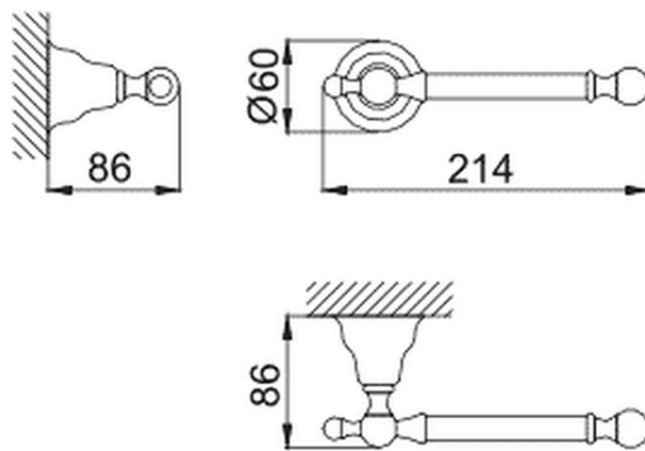

Porta rollo CROISETTE_4034.01H.

4034.01H.

<https://es.huberitalia.com/porta-rollo-croisette-4034-01h>

2026-06-30