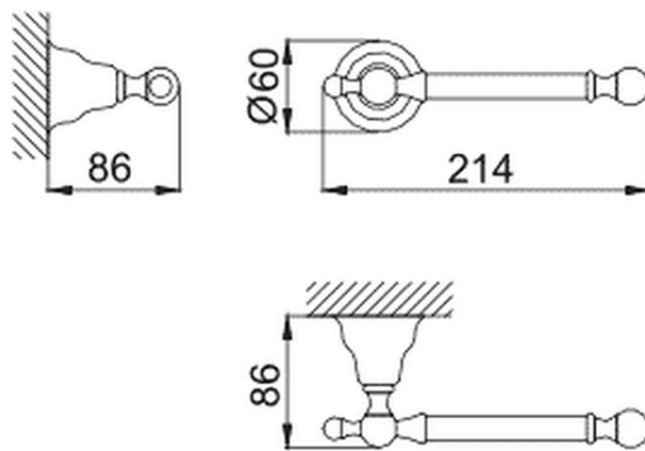

Porta rollo CROISETTE_4034.01H.

4034.01H.

<https://es.huberitalia.com/porta-rollo-croisette-4034-01h>

2026-04-30