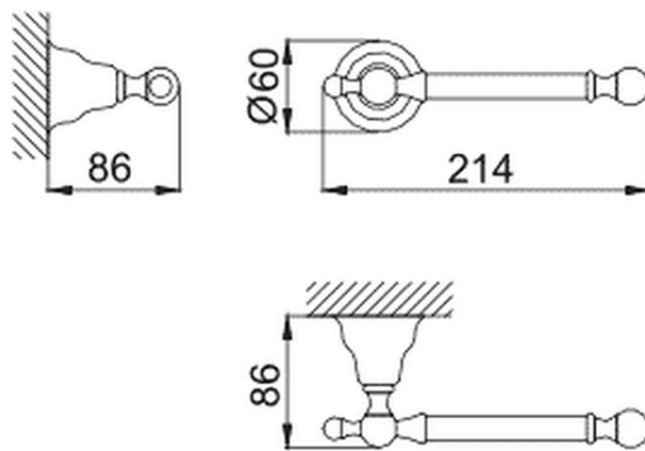

Porta rollo CROISETTE_4034.01H.

4034.01H.

<https://es.huberitalia.com/porta-rollo-croisette-4034-01h>

2026-05-21