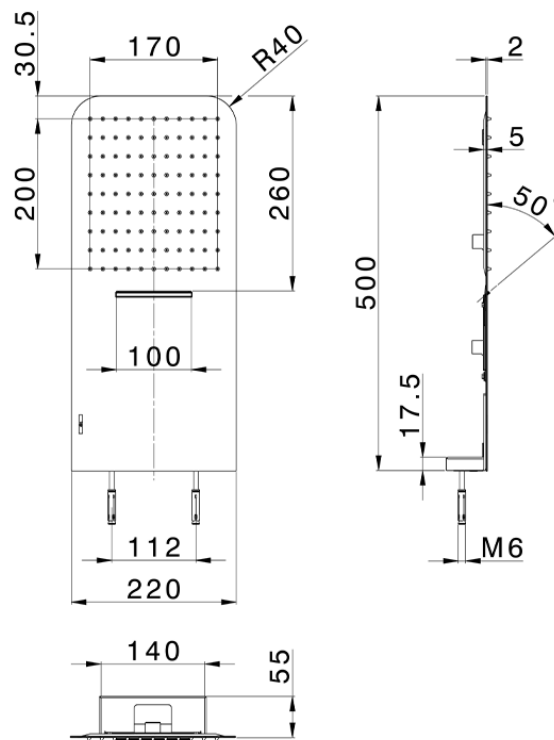

Rociadro de pared 500x220 mm LYNOX_ZS122110

ZS122110

<https://es.huberitalia.com/rociadro-de-pared-500x220-mm-lynnox-zs122110>

2025-01-29