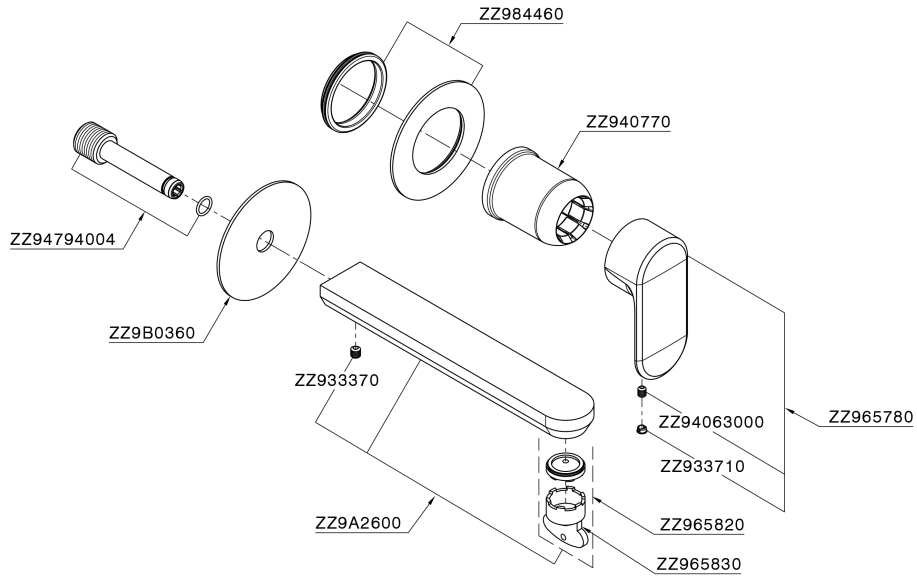

## Parte externa monomando lavabo de pared LEVITY\_LY005517

LY005517

<https://es.huberitalia.com/parte-externa-monomando-lavabo-de-pared-levity-ly005517>

Parte empotrada monomando lavabo de pared Easy-Box EMPOTRADO\_ZB002450

ZB002450 <https://es.huberitalia.com/parte-empotrada-monomando-lavabo-de-pared-easy-box-empotrado-zb002450>

2024-12-22