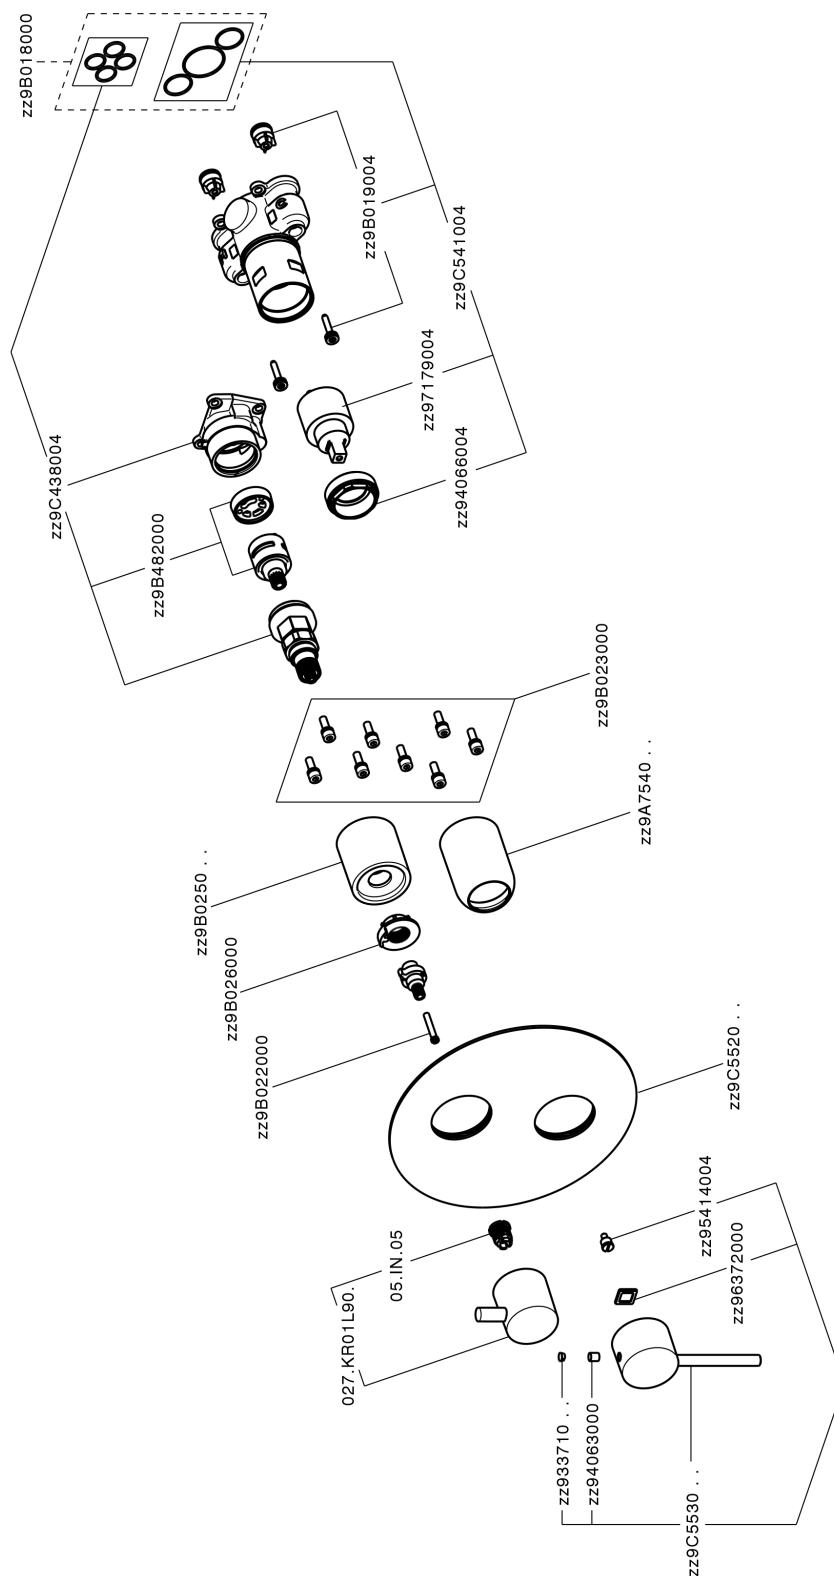

Conjunto Monomando para One-Box TRATTO EVO_TV0BM030

TV0BM030

<https://es.huberitalia.com/conjunto-monomando-para-one-box-tratto-evo-tv0bm030>

One-Box Universal para empotrado ONE BOX_ZB00B031

ZB00B031

<https://es.huberitalia.com/one-box-universal-para-empotrado-one-box-zb00b031>

One-Box Universal para empotrado ONE BOX_ZB00B030

ZB00B030

<https://es.huberitalia.com/one-box-universal-para-empotrado-one-box-zb00b030>

2026-02-05