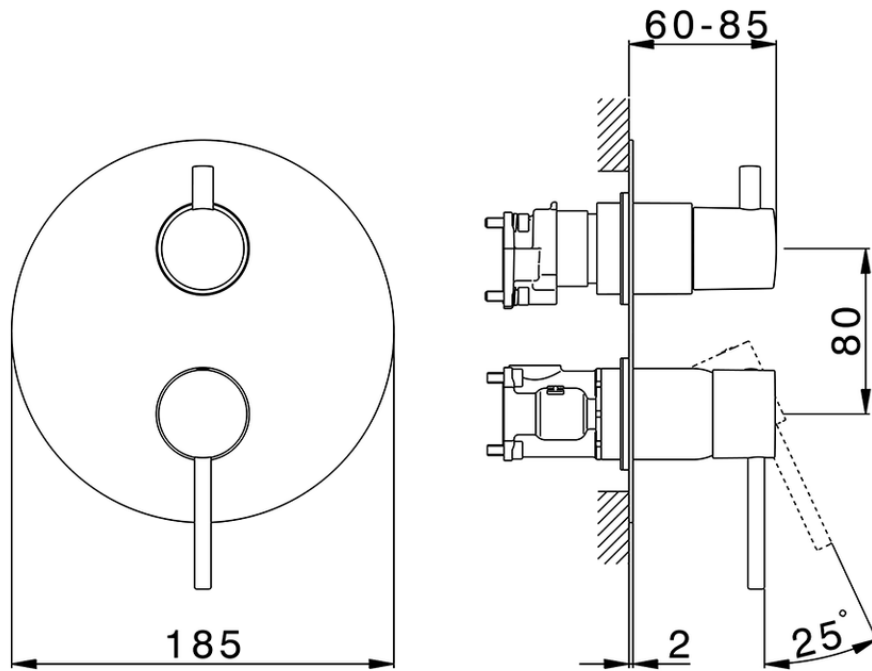

Conjunto Monomando para One-Box TRATTO EVO_TV0BM030

TV0BM030

<https://es.huberitalia.com/conjunto-monomando-para-one-box-tratto-evo-tv0bm030>

ZB00B031

<https://es.huberitalia.com/one-box-universal-para-empotrado-one-box-zb00b031>

ZB00B030

<https://es.huberitalia.com/one-box-universal-para-empotrado-one-box-zb00b030>

2026-04-29