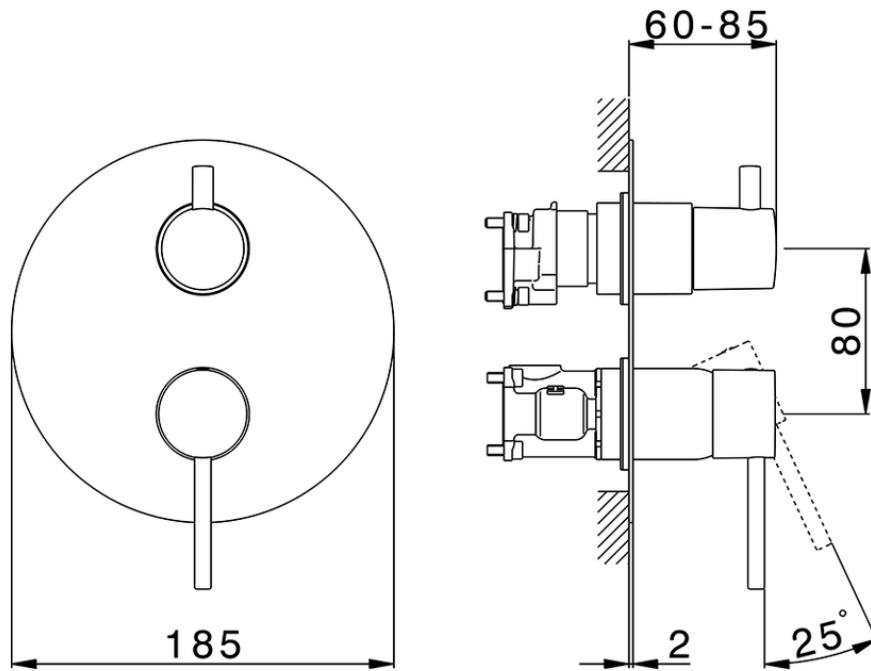

Conjunto Monomando para One-Box TRATTO EVO_TV0BM030

TV0BM030

<https://es.huberitalia.com/conjunto-monomando-para-one-box-tratto-evo-tv0bm030>

ZB00B031

<https://es.huberitalia.com/one-box-universal-para-empotrado-one-box-zb00b031>

ZB00B030

<https://es.huberitalia.com/one-box-universal-para-empotrado-one-box-zb00b030>

2026-06-10