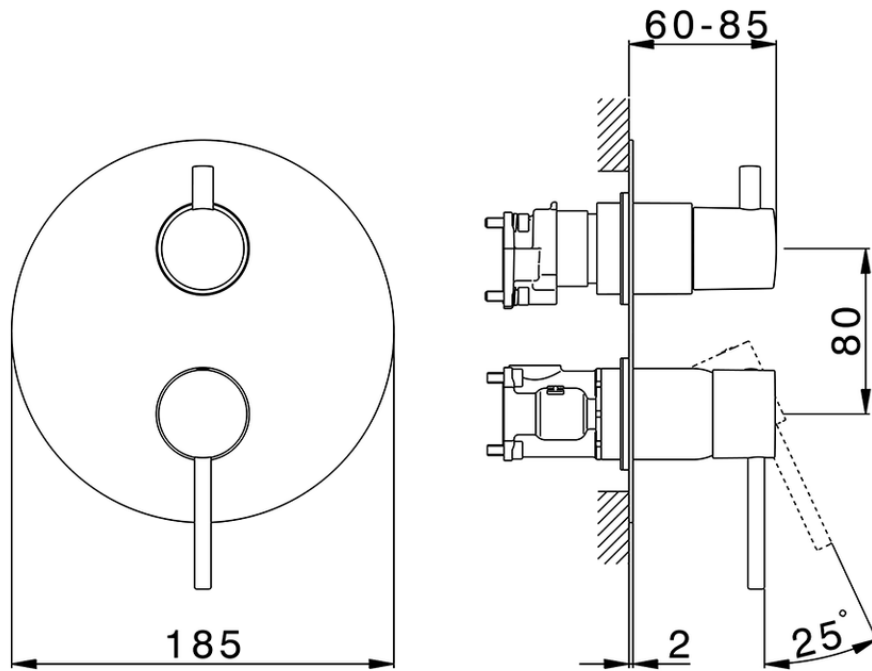

Conjunto Monomando para One-Box TRATTO EVO_TV0BM030

TV0BM030

<https://es.huberitalia.com/conjunto-monomando-para-one-box-tratto-evo-tv0bm030>

ZB00B031

<https://es.huberitalia.com/one-box-universal-para-empotrado-one-box-zb00b031>

ZB00B030

<https://es.huberitalia.com/one-box-universal-para-empotrado-one-box-zb00b030>

2026-06-30