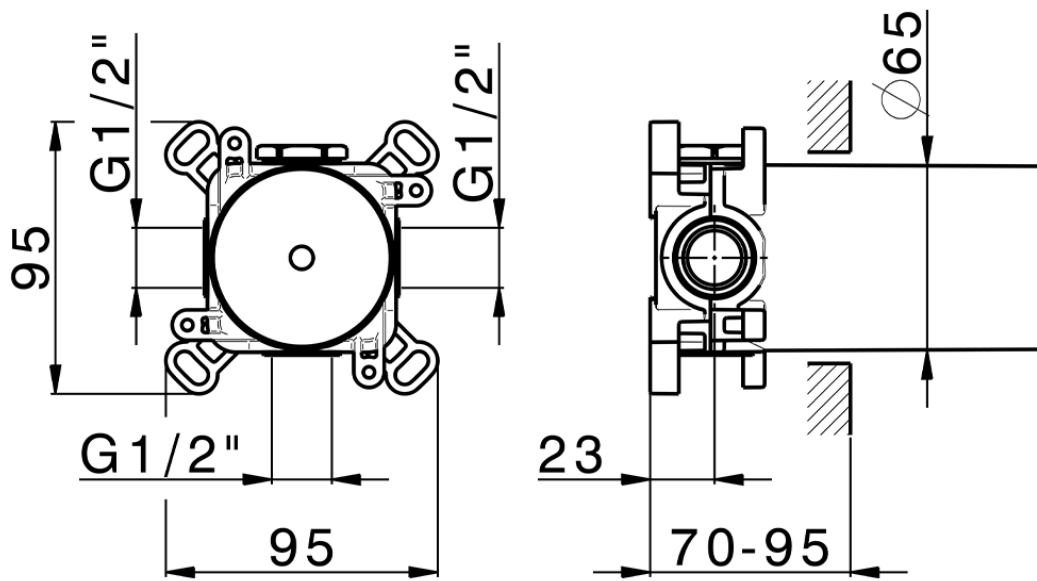

Parte externa para Push&Shower individual PUSH&SHOWER_PS0G6310

PS0G6310

<https://es.huberitalia.com/parte-externa-para-pushshower-individual-pushshower-ps0g6310>

ZB0G6000

<https://es.huberitalia.com/parte-empotrada-pushshower-empotrado-zb0g6000>