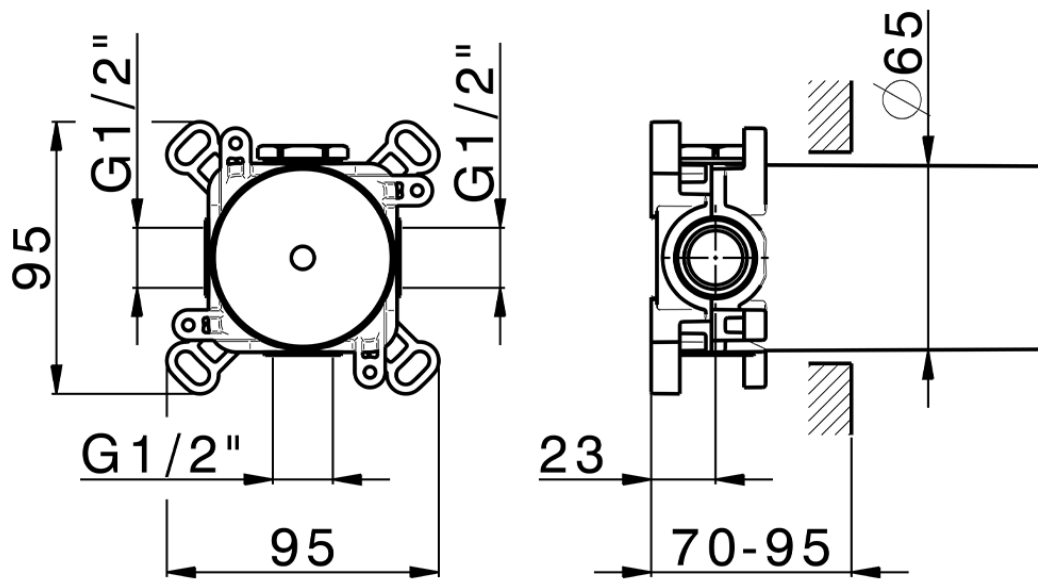

Parte externa para Push&Shower individual PUSH&SHOWER_PS0G6310

PS0G6310

<https://es.huberitalia.com/parte-externa-para-pushshower-individual-pushshower-ps0g6310>

ZB0G6000

<https://es.huberitalia.com/parte-empotrada-pushshower-empotrado-zb0g6000>