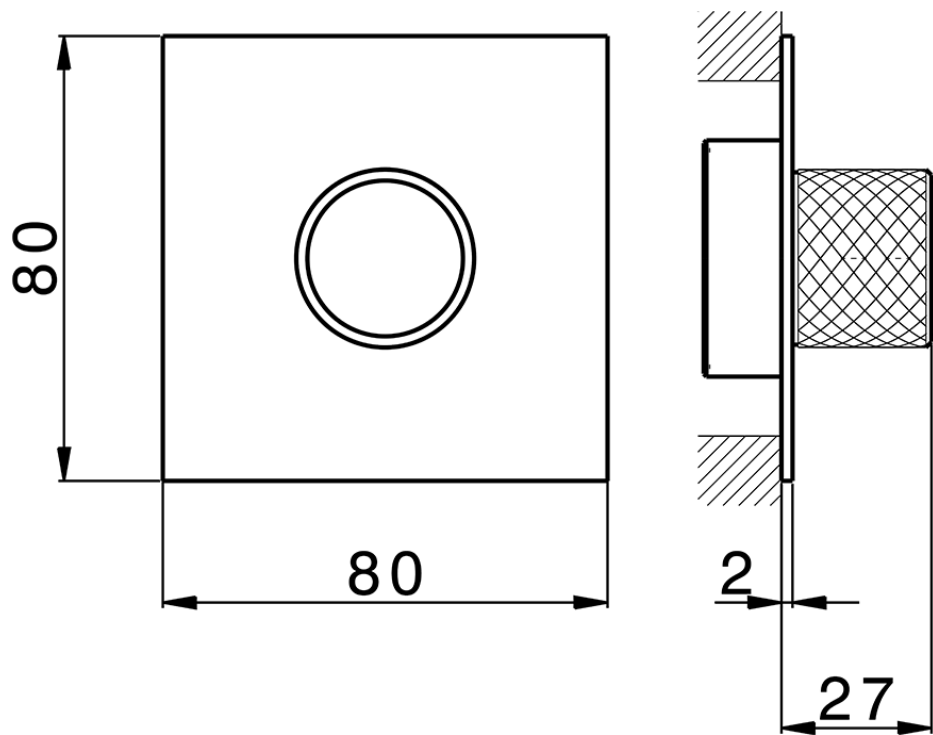

Parte externa para Push&Shower individual PUSH&SHOWER_PS0G6310

PS0G6310

<https://es.huberitalia.com/parte-externa-para-pushshower-individual-pushshower-ps0g6310>

ZB0G6000

<https://es.huberitalia.com/parte-empotrada-pushshower-empotrado-zb0g6000>