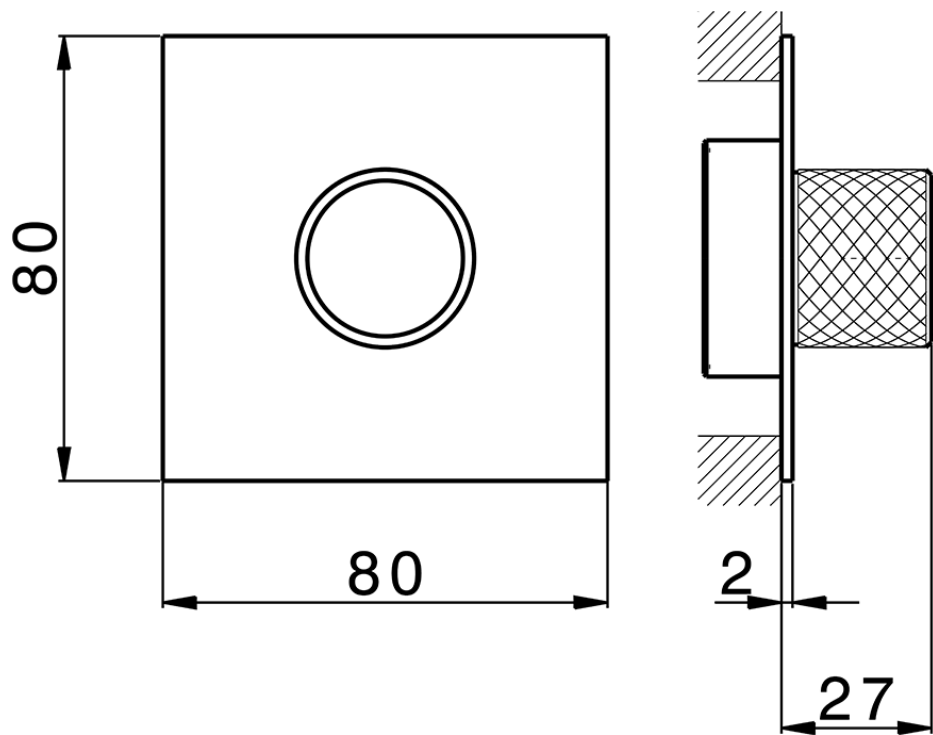

## Parte externa para Push&Shower individual PUSH&SHOWER\_PS0G6310

PS0G6310

<https://es.huberitalia.com/parte-externa-para-pushshower-individual-pushshower-ps0g6310>

ZB0G6000

<https://es.huberitalia.com/parte-empotrada-pushshower-empotrado-zb0g6000>