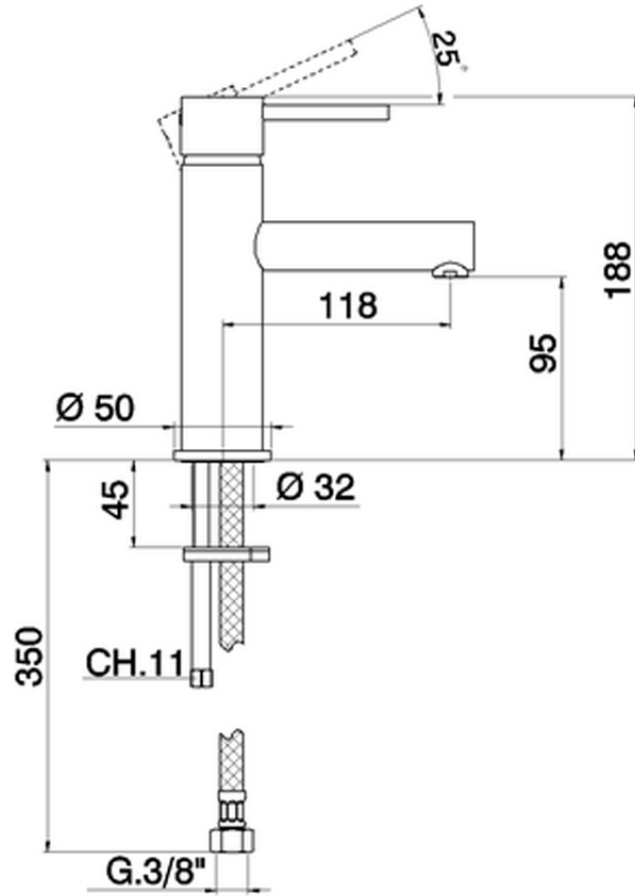

Lavabo monomando large TRATTO EVO_TV000500

TV000500

<https://es.huberitalia.com/lavabo-monomando-large-tratto-evo-tv000500>

2026-06-10