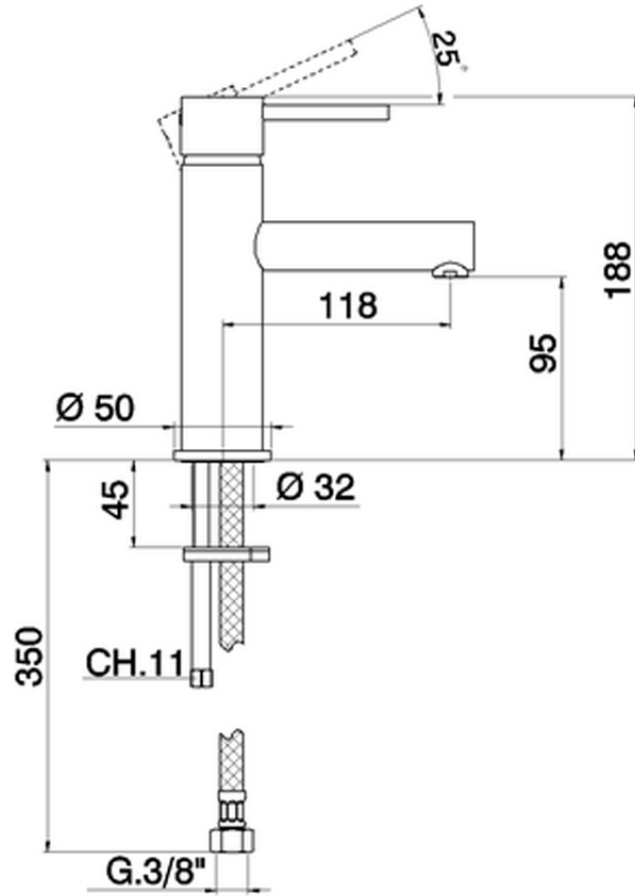

Lavabo monomando large TRATTO EVO_TV000500

TV000500

<https://es.huberitalia.com/lavabo-monomando-large-tratto-evo-tv000500>

2026-04-09