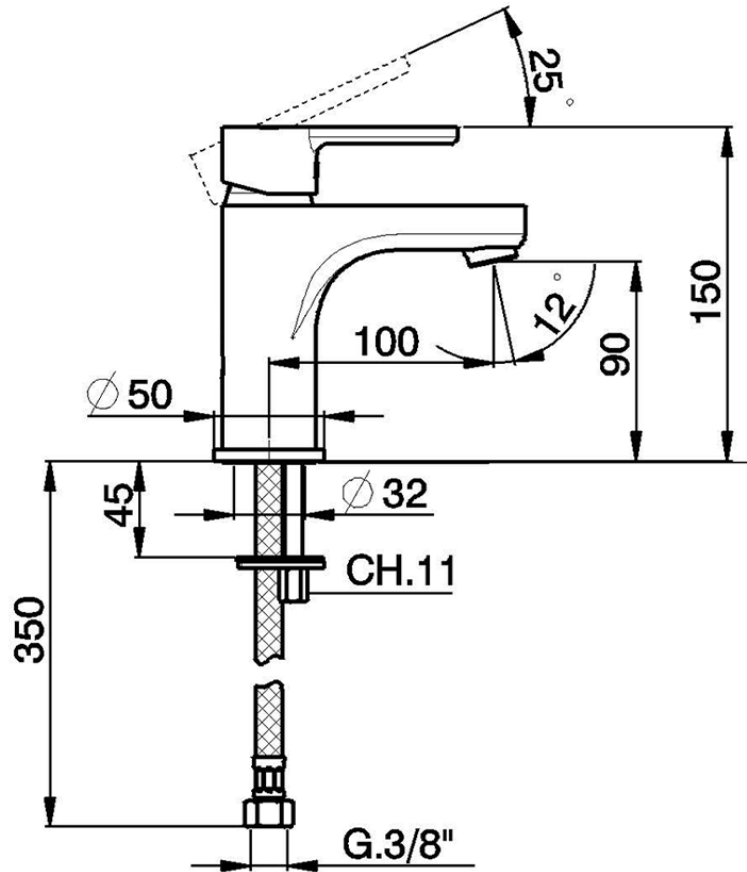

Lavabo monomando large EnergySave H2_H2000505

H2000505

<https://es.huberitalia.com/lavabo-monomando-large-energysave-h2-h2000505>

2026-06-10