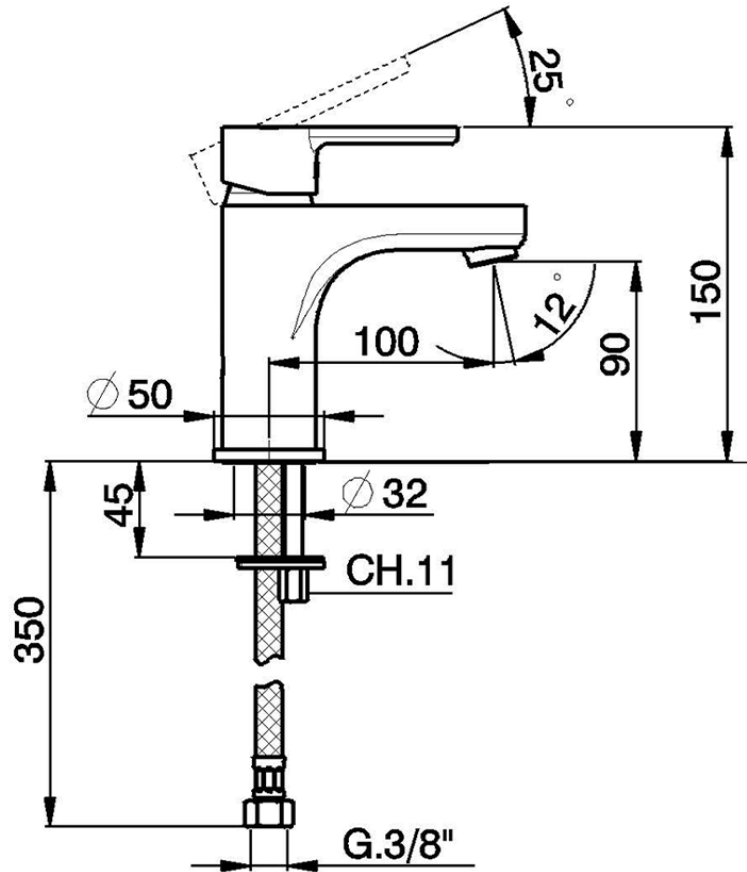

Lavabo monomando large EnergySave H2_H2000505

H2000505

<https://es.huberitalia.com/lavabo-monomando-large-energysave-h2-h2000505>

2026-04-15