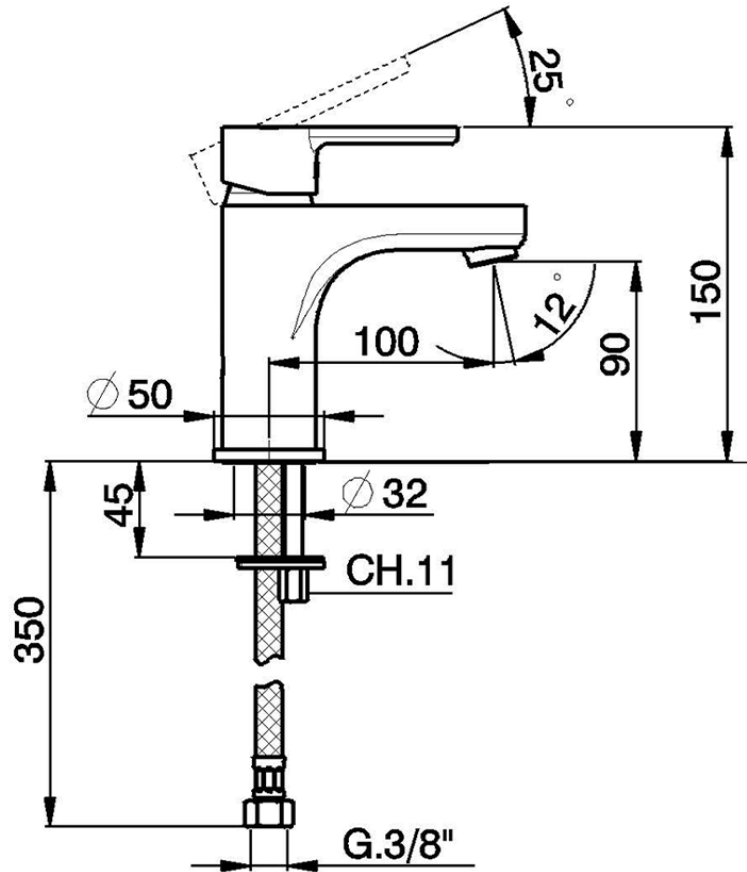

Lavabo monomando large EnergySave H2_H2000505

H2000505

<https://es.huberitalia.com/lavabo-monomando-large-energysave-h2-h2000505>

2026-06-30