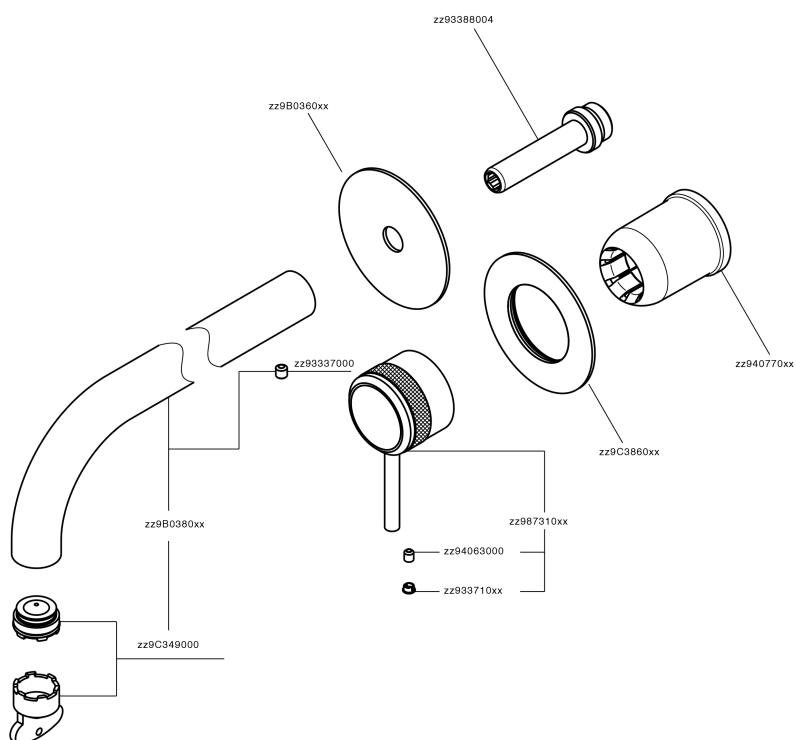

Parte externa monomando lavabo de pared CHRONOS_CR00551D

CR00551D

<https://es.huberitalia.com/parte-externa-monomando-lavabo-de-pared-chronos-cr00551d>

Parte empotrada monomando lavabo de pared Easy-Box EMPOTRADO_ZB002450

ZB002450 <https://es.huberitalia.com/parte-empotrada-monomando-lavabo-de-pared-easy-box-empotrado-zb002450>

2026-06-15