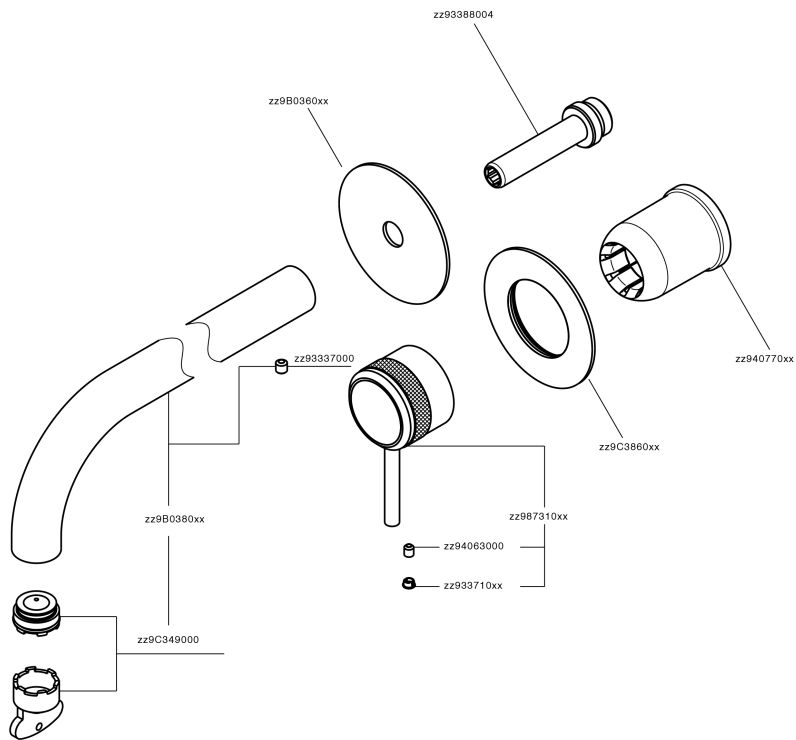

Parte externa monomando lavabo de pared CHRONOS_CR00551D

CR00551D

<https://es.huberitalia.com/parte-externa-monomando-lavabo-de-pared-chronos-cr00551d>

Parte empotrada monomando lavabo de pared Easy-Box EMPOTRADO_ZB002450

ZB002450 <https://es.huberitalia.com/parte-empotrada-monomando-lavabo-de-pared-easy-box-empotrado-zb002450>

2026-06-13