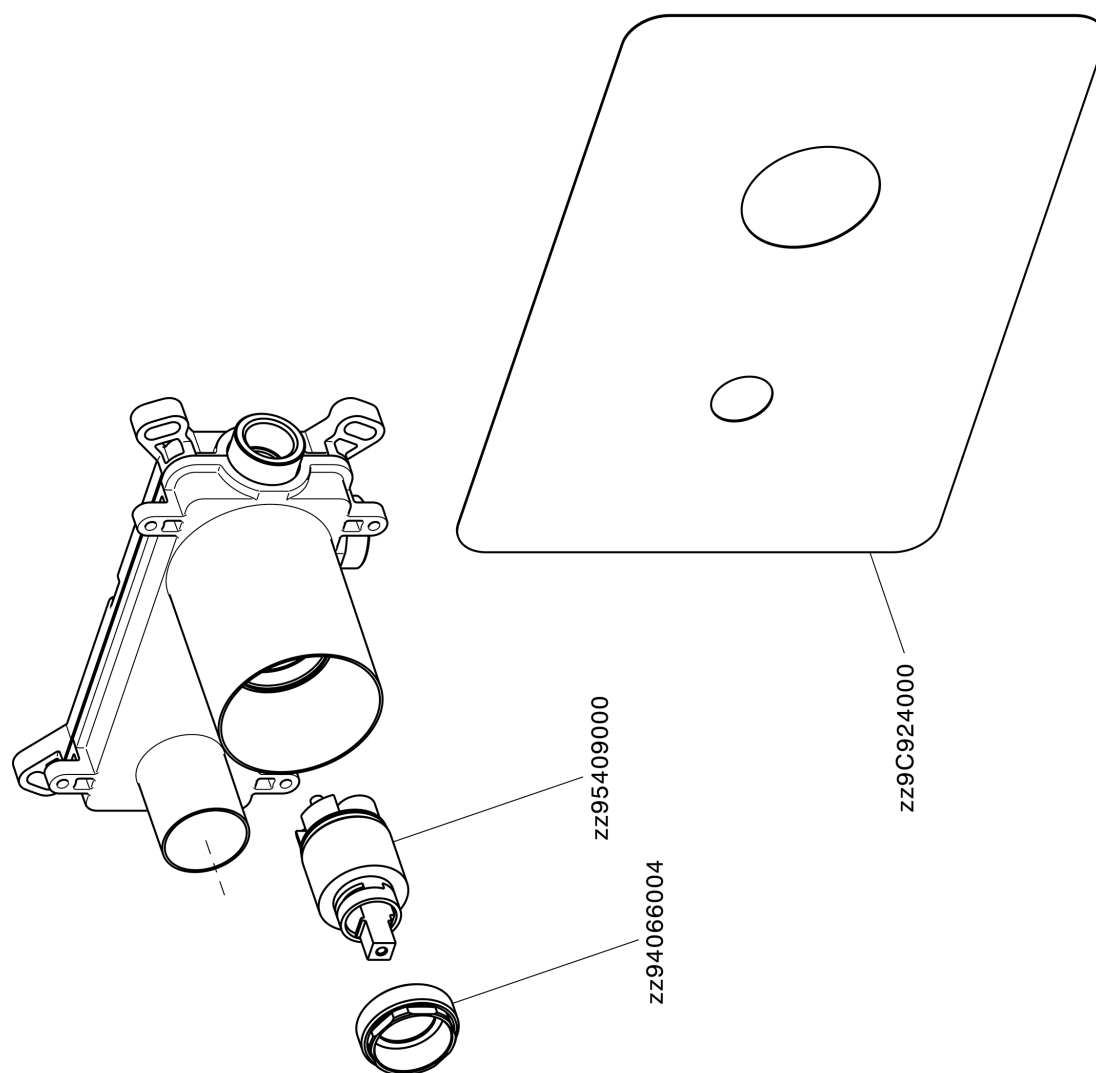

Parte externa monomando lavabo de pared CHRONOS_CR00551D

CR00551D

<https://es.huberitalia.com/parte-externa-monomando-lavabo-de-pared-chronos-cr00551d>

Parte empotrada monomando lavabo de pared Easy-Box EMPOTRADO_ZB002450

ZB002450 <https://es.huberitalia.com/parte-empotrada-monomando-lavabo-de-pared-easy-box-empotrado-zb002450>

2026-06-13