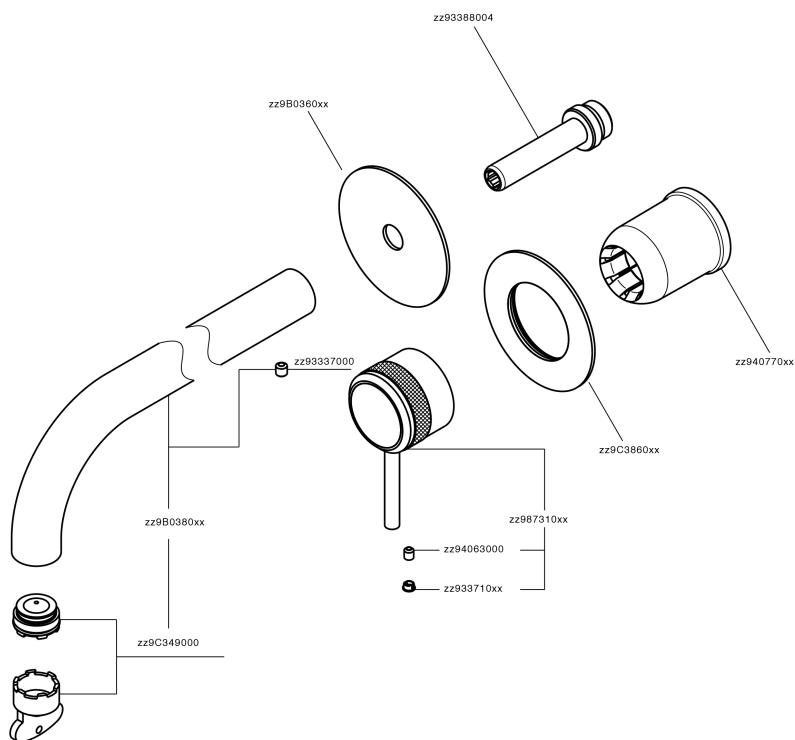

Parte esterna monomando lavabo de pared CHRONOS_CR00551D

CR00551D

<https://es.huberitalia.com/parte-externa-monomando-lavabo-de-pared-chronos-cr00551d>

Parte empotrada monomando lavabo de pared Easy-Box EMPOTRADO_ZB002450

ZB002450 <https://es.huberitalia.com/parte-empotrada-monomando-lavabo-de-pared-easy-box-empotrado-zb002450>

2026-04-29