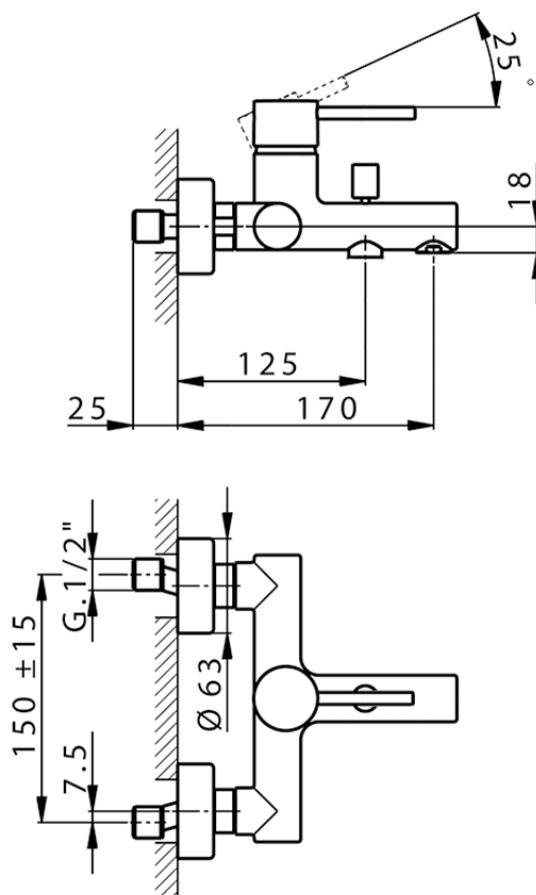

Bañera monomando NUOVA KIRUNA_K2000130

TV000130

<https://es.huberitalia.com/banera-monomando-nuova-kiruna-k2000130>

2024-12-22