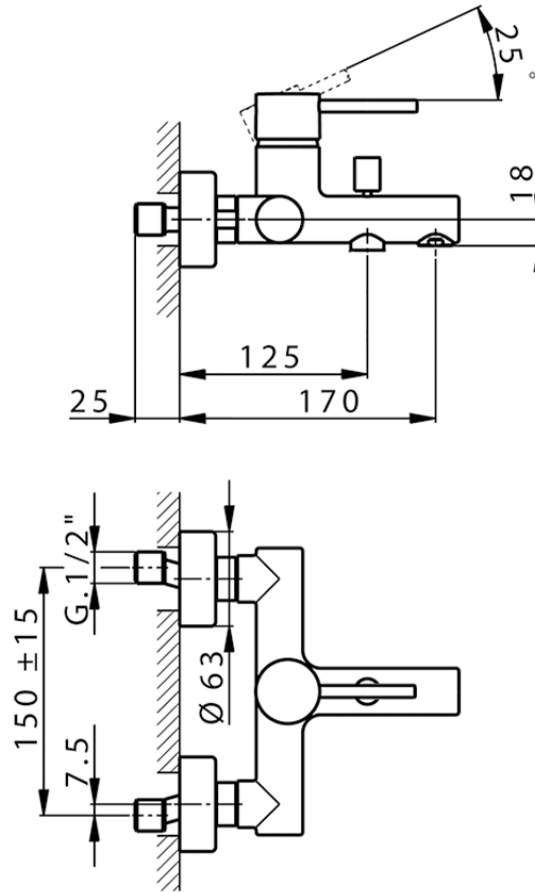

Bañera monomando NUOVA KIRUNA_K2000130

TV000130

<https://es.huberitalia.com/banera-monomando-nuova-kiruna-k2000130>

2024-12-22