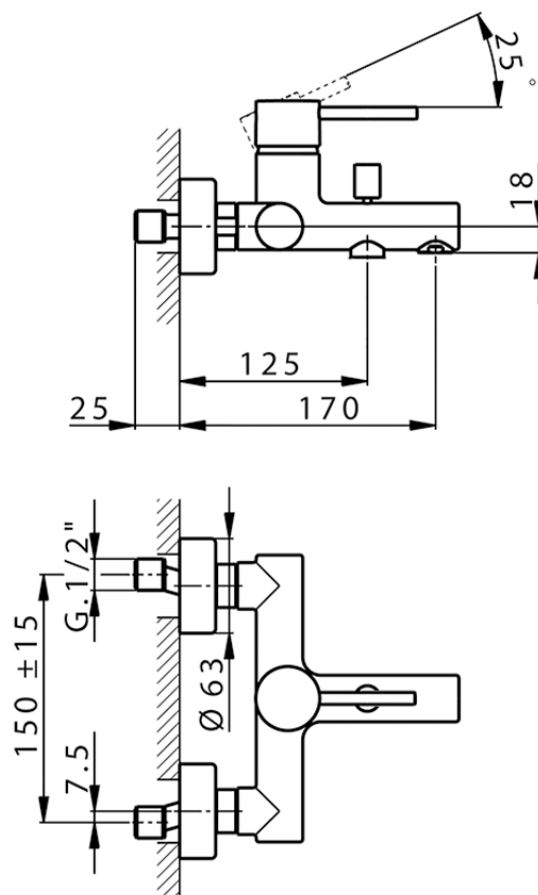

Bañera monomando NUOVA KIRUNA_K2000130

TV000130

<https://es.huberitalia.com/banera-monomando-nuova-kiruna-k2000130>

2024-12-22