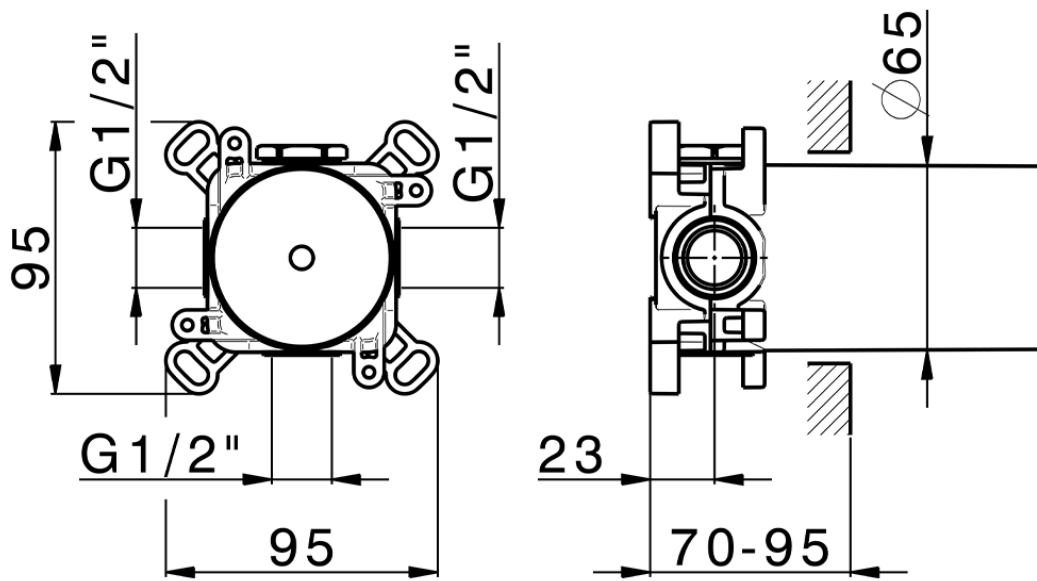

Parte externa para Push&Shower individual PUSH&SHOWER_PS0G6110

PS0G6110

<https://es.huberitalia.com/parte-externa-para-pushshower-individual-pushshower-ps0g6110>

ZBOG6000

<https://es.huberitalia.com/parte-empotrada-pushshower-empotrado-zb0g6000>