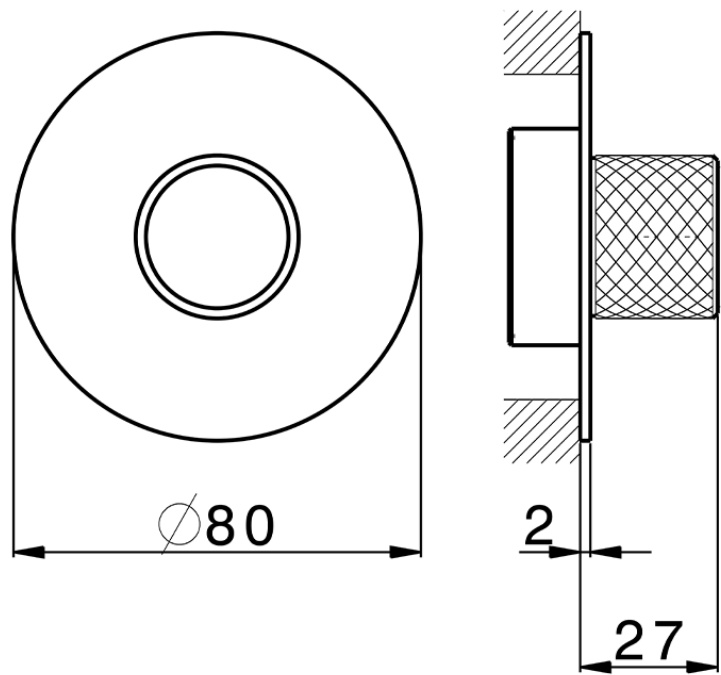

Parte externa para Push&Shower individual PUSH&SHOWER_PS0G6110

PS0G6110

<https://es.huberitalia.com/parte-externa-para-pushshower-individual-pushshower-ps0g6110>

ZBOG6000

<https://es.huberitalia.com/parte-empotrada-pushshower-empotrado-zb0g6000>