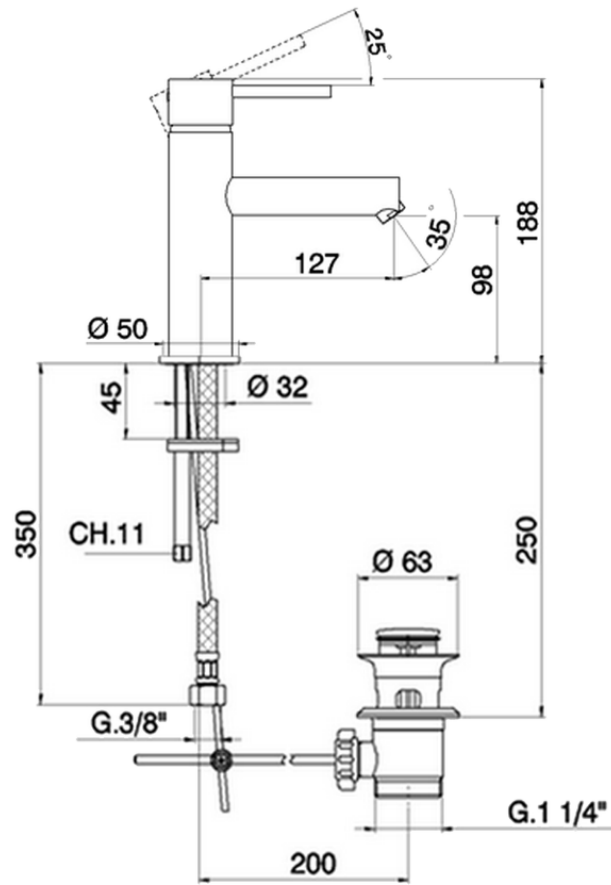

## Bidé monomando large TRATTO EVO\_TV000590

TV000590

<https://es.huberitalia.com/bide-monomando-large-tratto-evo-tv000590>

2026-06-15