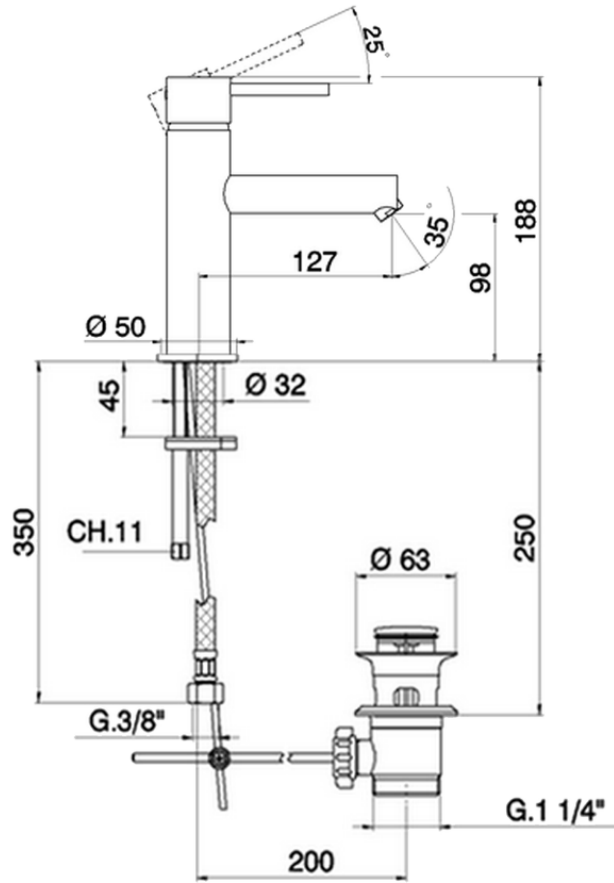

Bidé monomando large TRATTO EVO_TV000590

TV000590

<https://es.huberitalia.com/bide-monomando-large-tratto-evo-tv000590>

2026-06-28