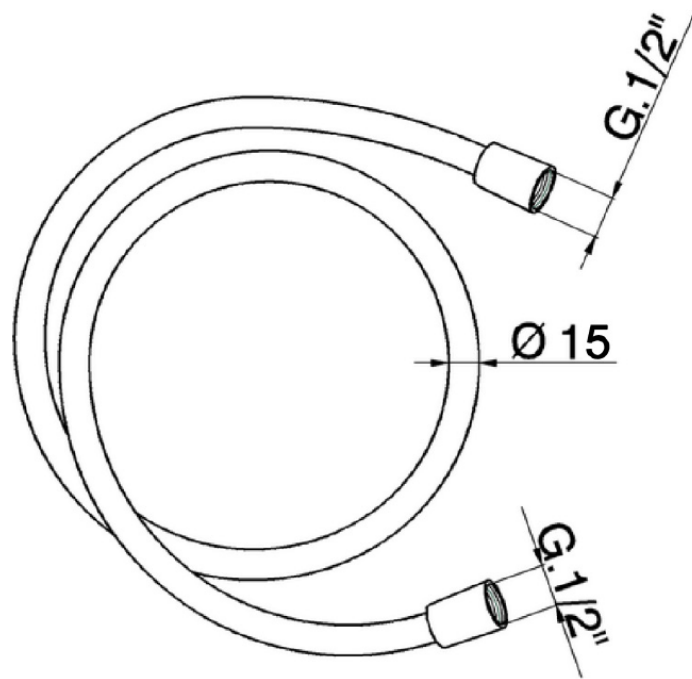

Flexible liso SUPREME 200 cm SHOWER_ZB009090

ZB009090

<https://es.huberitalia.com/flexible-liso-supreme-200-cm-shower-zb009090>

2024-11-23