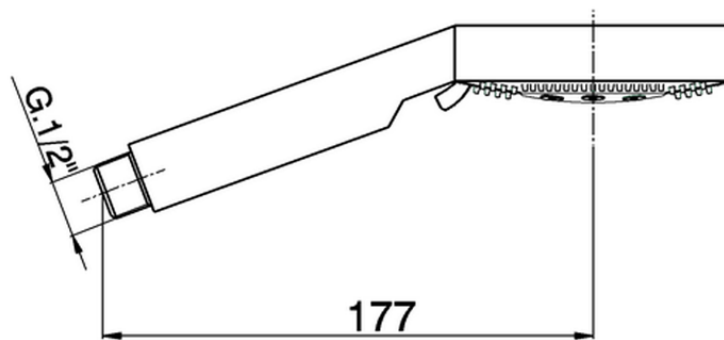

## Duchita Linear ABS SHOWER\_SS014190

SS014190

<https://es.huberitalia.com/duchita-linear-abs-shower-ss014190>

2026-04-16